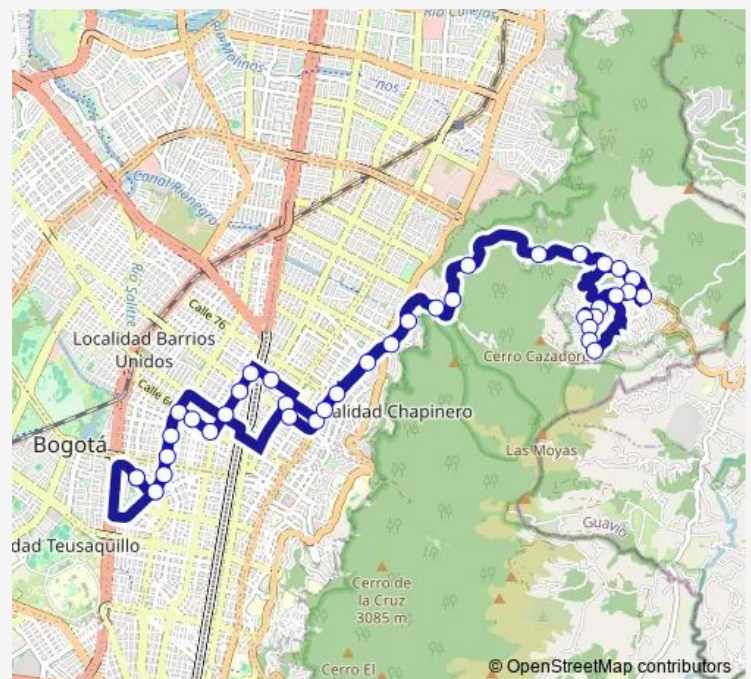

### Route schedule

DG 61C - CL 57C Br. El Campin — DG 61C - CL 57C Br. El Campin

Monday 14:30-18:48

Tuesday 14:30-18:48

Wednesday 14:30-18:48

Thursday 14:30-18:48

Friday 14:30-18:48

Saturday —

Sunday 06:00-12:11

### Route info

Direction: DG 61C - CL 57C Br. El Campin

Stops: 38

Trip Duration: 2 hour 11 min

A002 — San Luis

BusMaps

KR 2 - CL 91a

Vía la Calera - DG 97