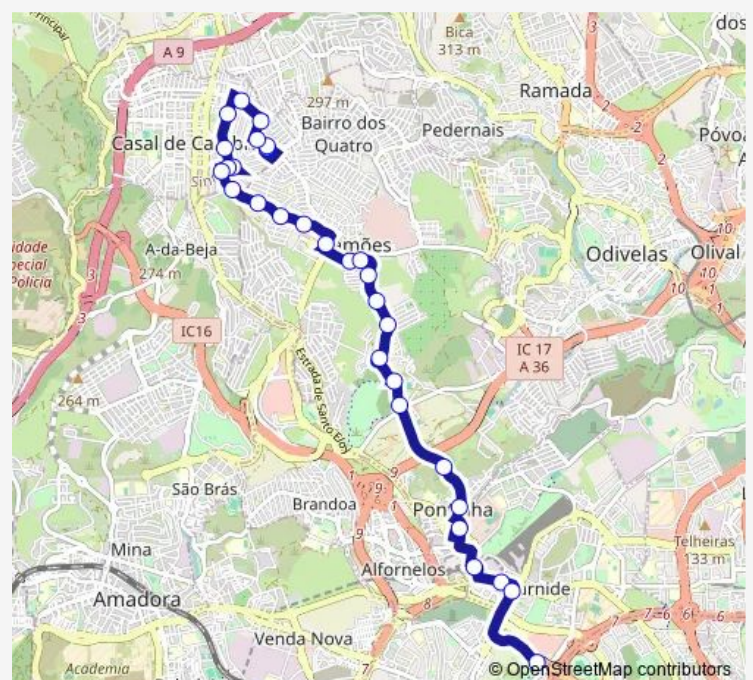

Monday	06:25
Tuesday	06:25
Wednesday	06:25
Thursday	06:25
Friday	06:25
Saturday	—
Sunday	—

Route info

Direction: Colégio Militar (Metro) P2

Stops: 29

Trip Duration: 0 hour 28 min

2830 — Casal do Bispo - Lisboa (C. Militar)