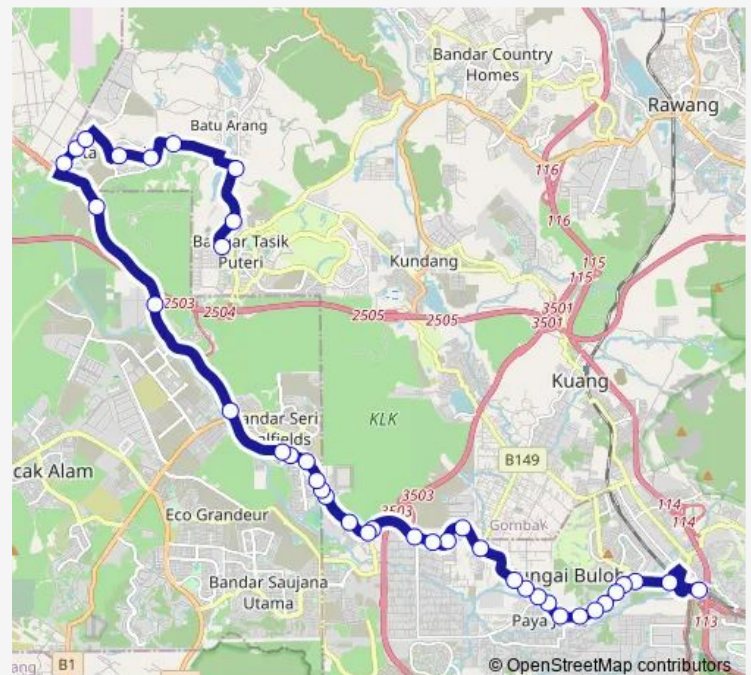

Kipmall Desa Coalfields (Opp)

Penjara SG Buloh

Desa Coalfields

Route schedule

(M1) Pinewood Court — MRT Sungai Buloh

Monday 06:00-22:20

Tuesday 06:00-22:20

Wednesday 06:00-22:20

Thursday 06:00-22:20

Friday 06:00-22:20

Saturday 06:00-22:20

Sunday 06:00-22:20

Route info

Direction: (M1) Pinewood Court

Stops: 39

Trip Duration: 1 hour 5 min

Saturday 06:00-23:30

Sunday 06:00-23:30

Route info

Direction: MRT Sungai Buloh

Stops: 39

Trip Duration: 1 hour 5 min

Taman Desa Coalfields

Bandar Seri Coalfields (Selatan)