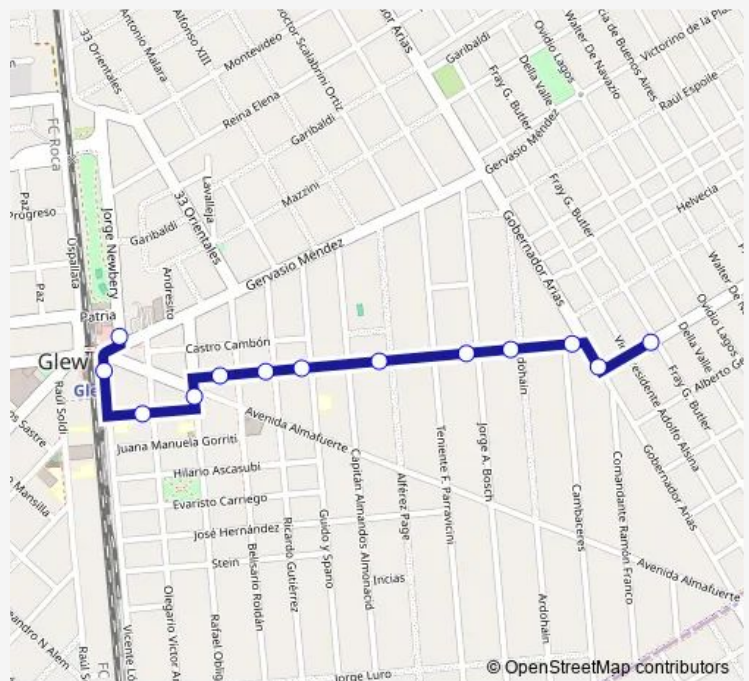

### Route schedule

Gervasio Méndez 50-98 — Miguel Cane 1299-1399

Monday 05:00-23:40

Tuesday 05:00-23:40

Wednesday 05:00-23:40

Thursday 05:00-23:40

Friday 05:00-23:40

Saturday 05:00-23:40

### Route info

Direction: Gervasio Méndez 50-98

Stops: 13

Trip Duration: 0 hour 10 min

506r1 — Jmalbr506

© OpenStreetMap contributors  
BusMaps

## Direction

Miguel Cane 1299-1399 — Gervasio Méndez 50-98

8 stops

[Open route schedule](#)

Miguel Cane 1299-1399

Miguel Cane 1499-1599

Antonio Lamberti 982

Antonio Lamberti 602-694

## Route info

Direction: Miguel Cane 1299-1399

Stops: 8

Trip Duration: 0 hour 11 min

506r1 Bus time schedules and route maps are available in an offline PDF at [busmaps.com](https://busmaps.com). Use the [busmaps.com](https://busmaps.com) website to see live bus times, train schedule or subway schedule, and step-by-step directions for all public transit in Guernica