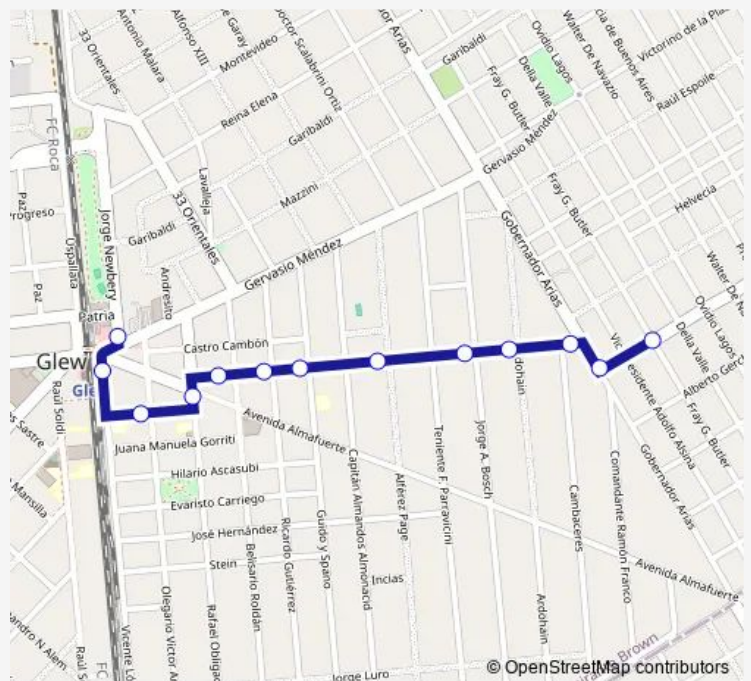

Thursday 05:00-23:40

Friday 05:00-23:40

Saturday 05:00-23:40

Sunday 05:00-23:40

Route info

Direction: Gervasio Méndez 50-98

Stops: 13

Trip Duration: 0 hour 10 min

506R1 — Jmalbr506

BusMaps

Direction

Miguel Cane 1299-1399 — Gervasio Méndez 50-98

8 stops

[Open route schedule](#)

Miguel Cane 1299-1399

Miguel Cane 1499-1599

Monday 05:00-23:40

Tuesday 05:00-23:40

Wednesday 05:00-23:40

Thursday 05:00-23:40

Friday 05:00-23:40

Saturday 05:00-23:40

Sunday 05:00-23:40

Route info

Direction: Miguel Cane 1299-1399

Stops: 8

Trip Duration: 0 hour 11 min

506R1 Bus time schedules and route maps are available in an offline PDF at busmaps.com. Use the busmaps.com website to see live bus times, train schedule or subway schedule, and step-by-step directions for all public transit in Guernica