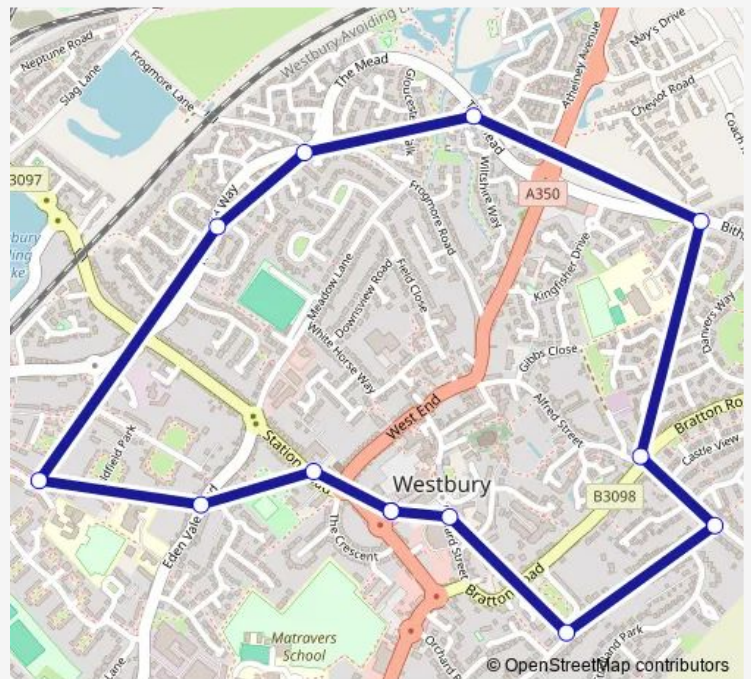

Bus 45B Westbury Town Service via Newtown

[Go to website](#)

Direction

Barclays Bank — Barclays Bank

13 stops

[Open route schedule](#)

Barclays Bank

Edward Street

Matravers Close

Police Station

Barclays Bank

Route schedule

Barclays Bank — Barclays Bank

Monday 09:00-13:43

Tuesday 09:00-13:43

Wednesday 09:00-13:43

Thursday 09:00-13:43

Friday 09:00-13:43

Saturday 09:43-11:43

Sunday —

Route info

Direction: Barclays Bank

Stops: 13

Trip Duration: 0 hour 16 min