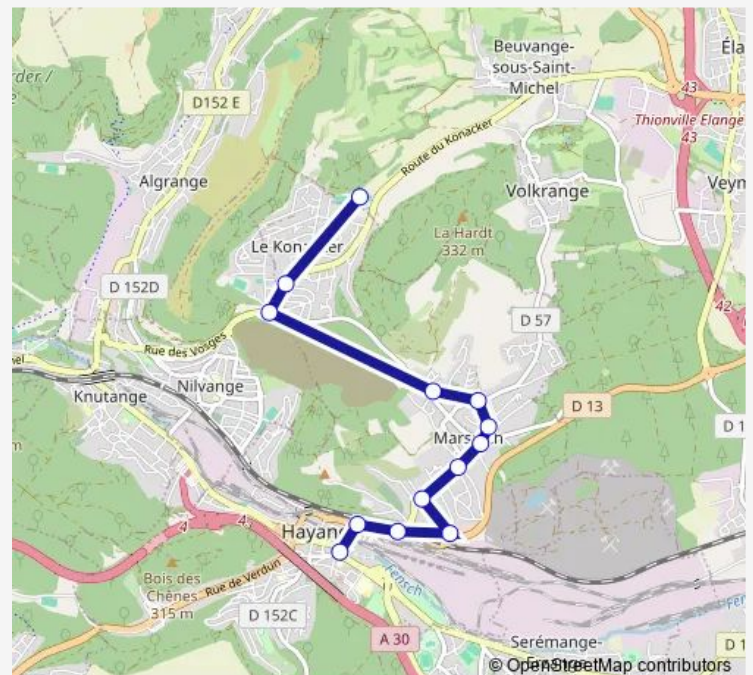

### Route schedule

Collège Jacques Monod — Esplanade (Fresque)

Monday 12:05-16:45

Tuesday 12:05-16:45

Wednesday 12:05

Thursday 12:05-16:45

Friday 12:05-16:45

Saturday —

### Route info

Direction: Collège Jacques Monod

Stops: 13

Trip Duration: 0 hour 16 min

45b — Hayange Esplanade/Marspich - Konacker Collège