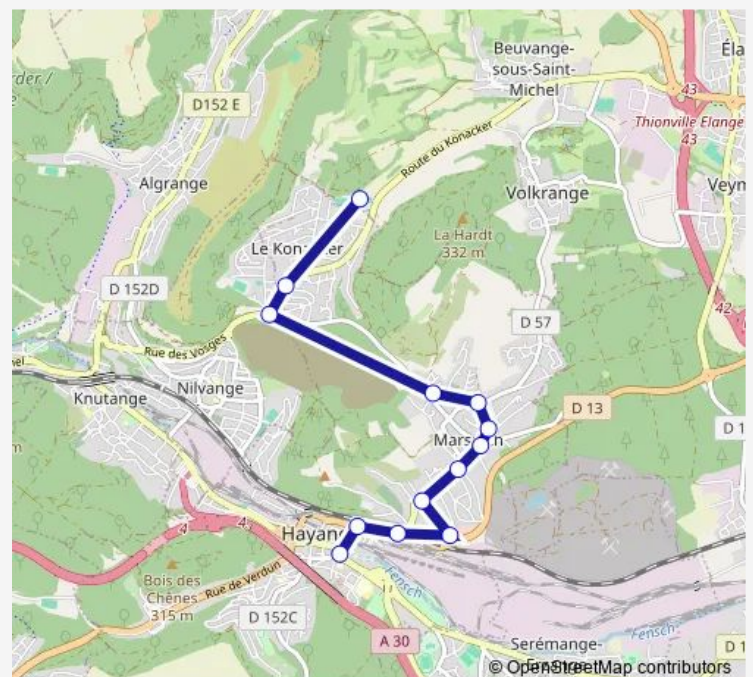

### Route schedule

Collège Jacques Monod — Esplanade (Fresque)

Monday 12:05-16:45

Tuesday 12:05-16:45

Wednesday 12:05

Thursday 12:05-16:45

Friday 12:05-16:45

Saturday —

### Route info

Direction: Collège Jacques Monod

Stops: 13

Trip Duration: 0 hour 16 min

45B — Hayange Esplanade/Marspich - Konacker Collège