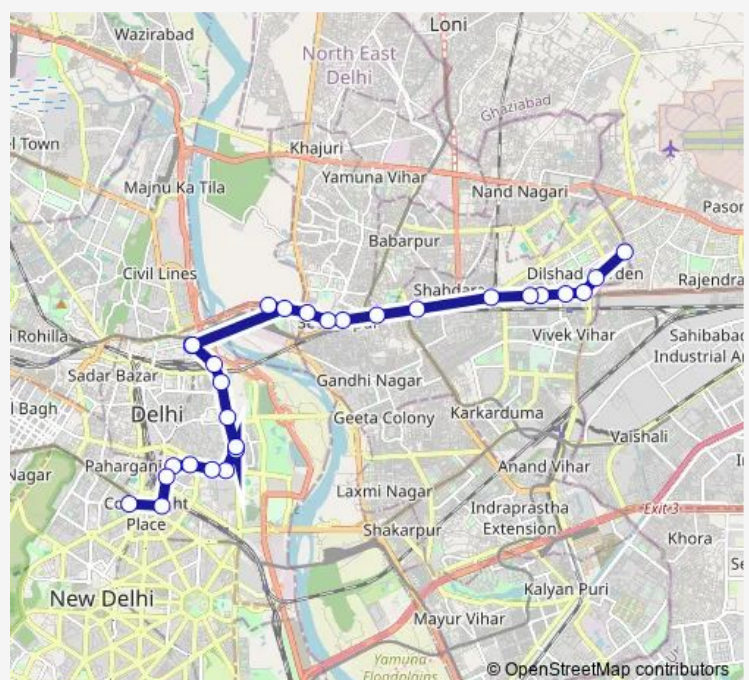

Jama Masjid

Darya Ganj Golcha Cinema

Golcha Cinema

Route schedule

New Seema Puri Depot Cluster — Shivaji Stadium Terminal

Monday 10:35-21:55

Tuesday 10:35-21:55

Wednesday 10:35-21:55

Thursday 10:35-21:55

Friday 10:35-21:55

Saturday 10:35-21:55

Sunday 10:35-21:55

Route info

Direction: New Seema Puri Depot Cluster

Stops: 28

Trip Duration: 1 hour 10 min

246down

Delhi Gate (JLN Marg)

Lnjp Hospital

Zakir Husain College

Vivekanand Marg / Minto Road

Shivaji Park

Super Bazar

Shivaji Stadium Terminal