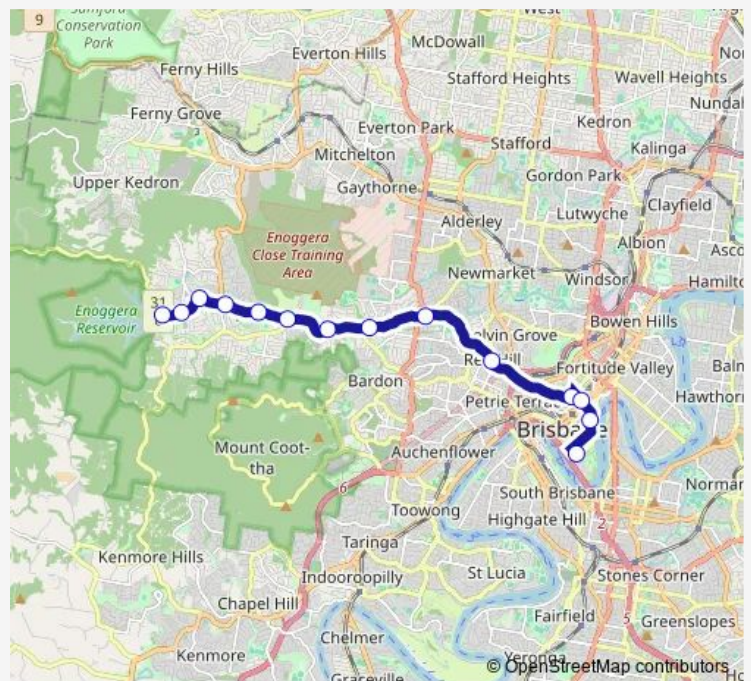

Waterworks Rd at Ashgrove, stop 17

Musgrave Rd at Red Hill Shops, stop 8

Leichhardt Street Stop 165 at The Ridge

Wharf Street Stop 166 near Turbot St

Eagle Street Stop 152 at Riverside Centre

George Street Stop 123 near Alice St

Route schedule

The Gap park 'n' ride — George Street Stop 123 near Alice St

Monday 06:45-08:52

Tuesday 06:45-08:52

Wednesday 06:45-08:52

Thursday 06:45-08:52

Friday 06:45-08:52

Saturday —

Sunday —

Route info

Direction: The Gap park 'n' ride

Stops: 14

Trip Duration: 0 hour 44 min

P384 — The Gap - City Precincts Pre-Paid Rocket

Direction

Margaret Street Stop 94 near George St — The Gap park 'n' ride

Monday 16:05-18:20

Tuesday 16:05-18:20

Wednesday 16:05-18:20

Thursday 16:05-18:20

Friday 16:05-18:20

Saturday —

Sunday —

Route info