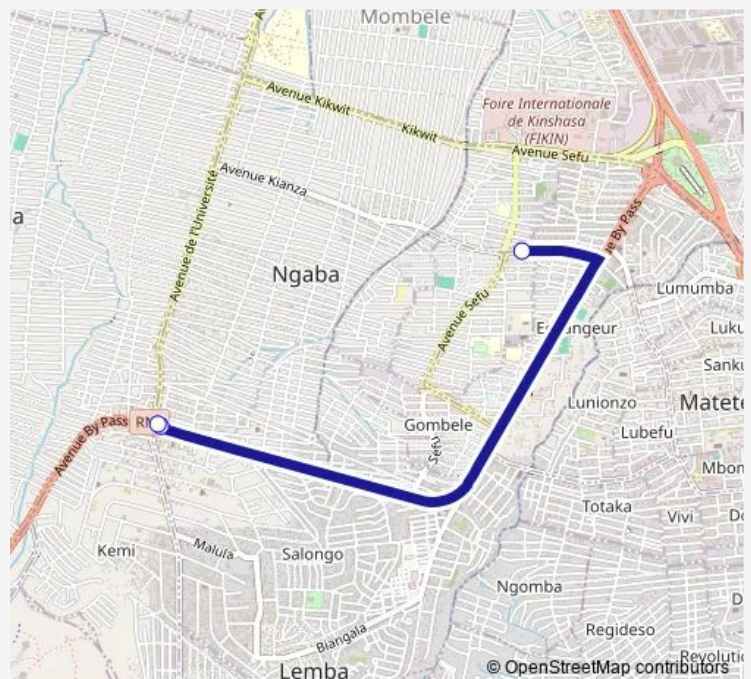

Bus Super Lemba_TO _ Rond Point Ngaba

[Go to website](#)

Direction

unknown — unknown

3 stops

[Open route schedule](#)

unknown

unknown

Saturday —

Sunday —

Route info

Direction: unknown

Stops: 3

Trip Duration: 0 hour 7 min

■ Super Lemba_TO _ Rond Point Ngaba

Direction

rond Point ngaba — unknown

6 stops

[Open route schedule](#)

rond Point ngaba

unknown

unknown

unknown

unknown

unknown

Route schedule

rond Point ngaba — unknown

Monday	07:26
Tuesday	07:26
Wednesday	07:26
Thursday	07:26
Friday	07:26
Saturday	—
Sunday	—

Route info

Direction: rond Point ngaba

Stops: 6

Trip Duration: 0 hour 10 min