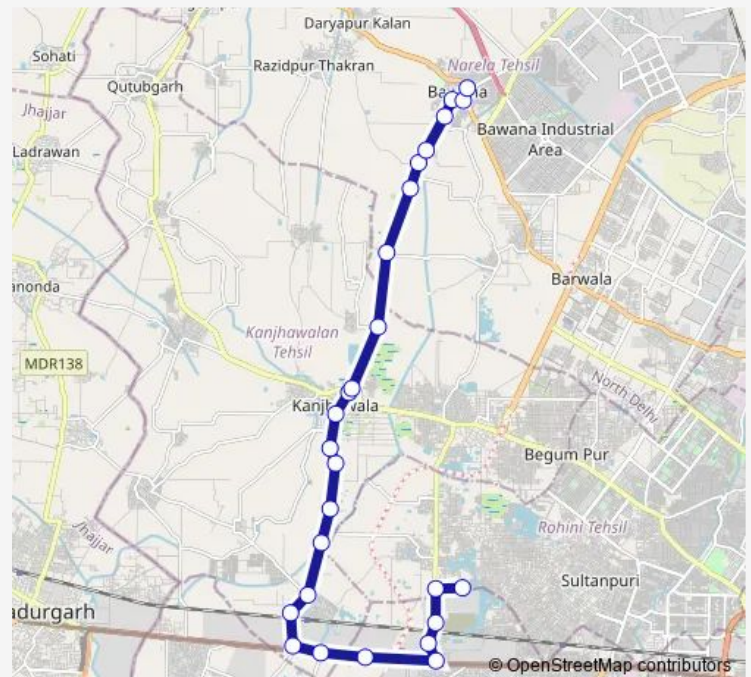

Prem Piyau

Shri Krishna Gaushala

Bajit Pur Crossing

Route schedule

Rani Khera Depot Iii — Bawana Village

Monday 04:20-07:14

Tuesday 04:20-07:14

Wednesday 04:20-07:14

Thursday 04:20-07:14

Friday 04:20-07:14

Saturday 04:20-07:14

Sunday 04:20-07:14

Route info

Direction: Rani Khera Depot Iii

Stops: 26

Trip Duration: 1 hour 17 min