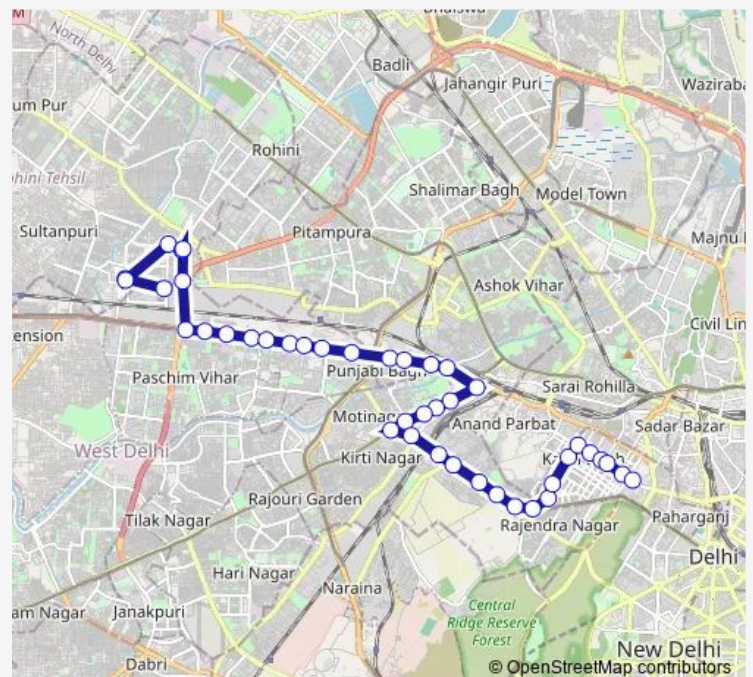

Ram Pura

Ashok Park

Zakhira

Route schedule

Q Block Mangolpuri — Karol Bagh Terminal

Monday 05:04-19:46

Tuesday 05:04-19:46

Wednesday 05:04-19:46

Thursday 05:04-19:46

Friday 05:04-19:46

Saturday 05:04-19:46

Sunday 05:04-19:46

Route info

Direction: Q Block Mangolpuri

Stops: 42

Trip Duration: 1 hour 22 min