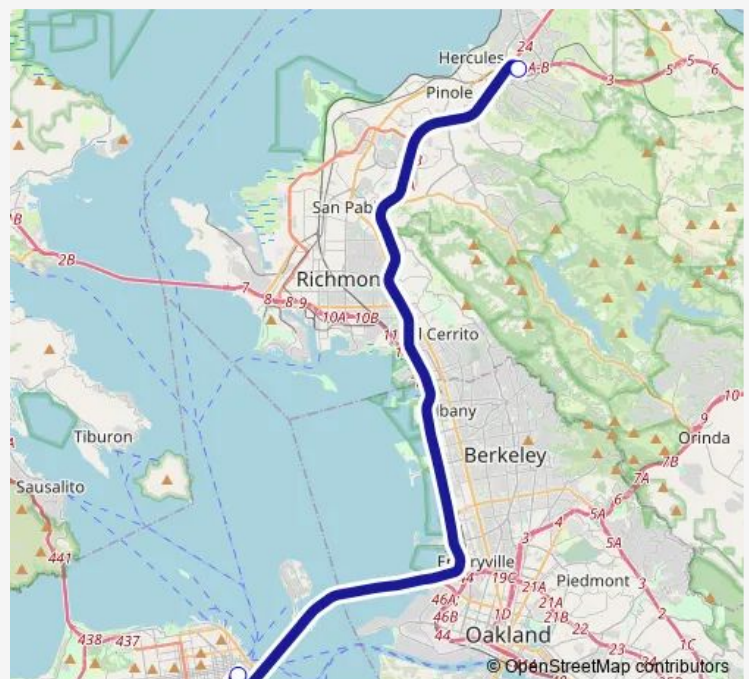

Route schedule

Yard — Willow Ave and I-80 - Northbound

Monday	04:47-06:07
Tuesday	04:47-06:07
Wednesday	04:47-06:07
Thursday	04:47-06:07
Friday	04:47-06:07
Saturday	—
Sunday	—

Route info

Direction: Yard

Stops: 2

Trip Duration: 0 hour 13 min

■ Lynx — Rodeo/Hercules/San Francisco Transbay Terminal

Direction

Willow Ave and I-80 - Northbound — Salesforce Transit Center Bay 31

5 stops

[Open route schedule](#)

Willow Ave and I-80 - Northbound

Victoria Crescent and Victoria Park

San Pablo Ave and Victoria Crescent - Southbound

Hercules Transit Center

Salesforce Transit Center Bay 31

Route schedule

Willow Ave and I-80 - Northbound — Salesforce Transit Center Bay 31

Direction: Willow Ave and I-80 - Northbound

Stops: 5

Trip Duration: 0 hour 50 min

Direction

Salesforce Transit Center Bay 31 — Hercules Transit Center

2 stops

[Open route schedule](#)

Salesforce Transit Center Bay 31