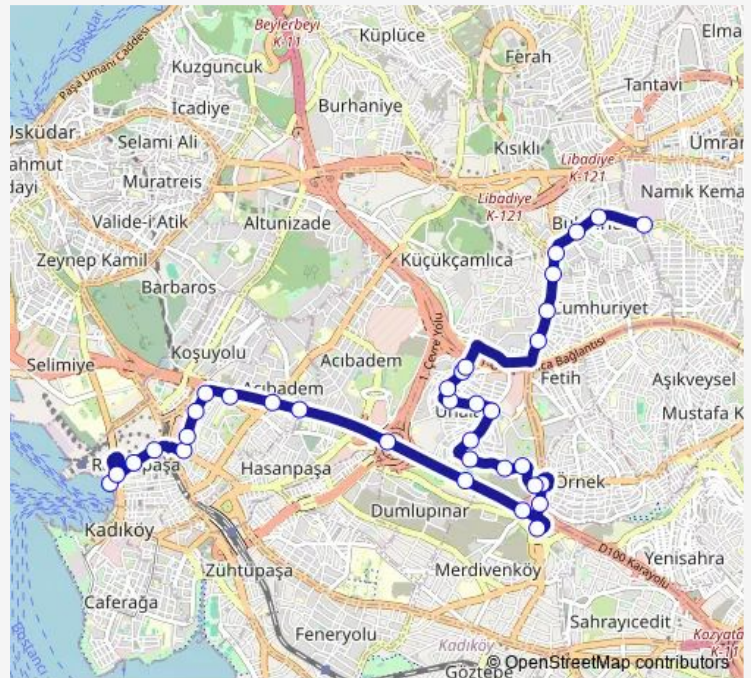

### Route schedule

KADIKÖY — Lise Yolu

Monday	05:50
Tuesday	05:50
Wednesday	05:50
Thursday	05:50
Friday	05:50
Saturday	05:50
Sunday	05:50

### Route info

Direction: KADIKÖY

Stops: 35

Trip Duration: 0 hour 32 min

KADIKÖY-D100-ÜNALAN-LİBADİYE-BULGURLU — Kadiköy - Acibadem - Ünalán MH. - Bulgurlu Mh.

BusMaps

Ünalan Çarşı

İsmet Paşa