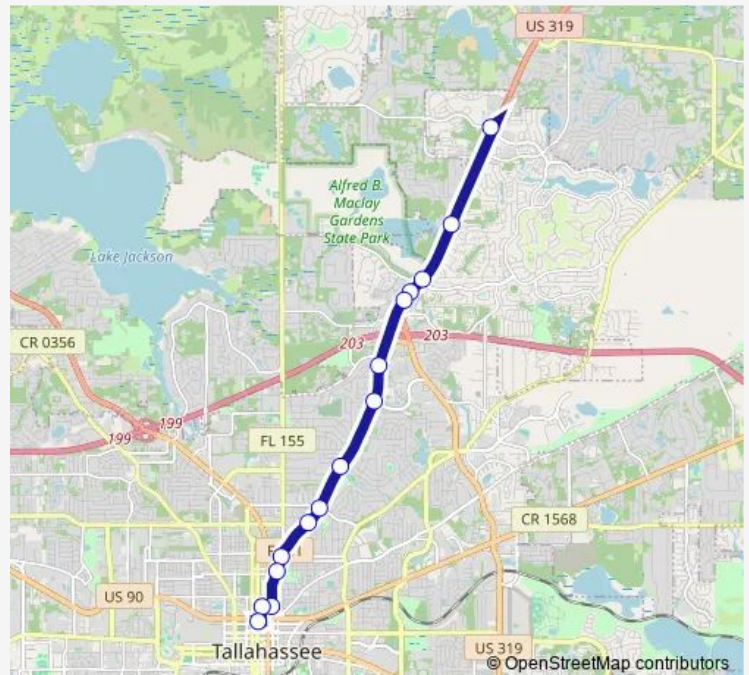

Monday —

Tuesday —

Wednesday —

Thursday —

Friday —

Saturday 09:00-17:00

Sunday —

Route info

Direction:

Stops: 0

Trip Duration: — min

■ SATK — Saturday Killlearn

Direction

undefined — undefined

0 stops

[Open route schedule](#)**Route schedule**