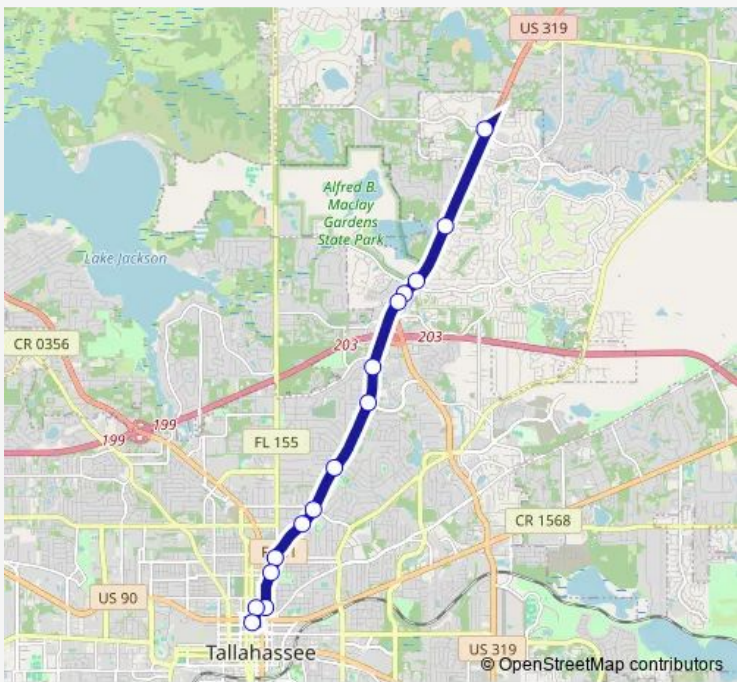

Bus Satk Saturday Killlearn

[Go to website](#)

Direction
 Kerry Forest Pkwy AT Thomasville RD Eol — Plaza Gate 19
 15 stops
[Open route schedule](#)

- Kerry Forest Pkwy AT Thomasville RD Eol
- Thomasville RD AT High Grove PL Sb
- Thomasville RD AT Maclay RD Sb
- Thomasville RD AT Village Square Blvd Sb
- Thomasville SB AT Maclay Commerce
- Thomasville RD N Piedmont Way
- Thomasville RD AT Sandhurst DR Sb
- Thomasville RD AT Gardenia DR Sb
- Thomasville RD AT E Bradford Rd
- Thomasville RD AT Miracle Plaza IB Sb
- Thomasville RD AT Sixth AVE Sb
- Thomasville RD E 5TH AVE Crosswalk Sb
- Calhoun AT Carolina Sb
- Carolina AT Adams Wb
- Plaza Gate 19

Route schedule
 Kerry Forest Pkwy AT Thomasville RD Eol — Plaza Gate 19

Monday	—
Tuesday	—
Wednesday	—
Thursday	—
Friday	—
Saturday	09:00-17:00
Sunday	—

Route info
 Direction: Kerry Forest Pkwy AT Thomasville RD Eol
 Stops: 15
 Trip Duration: 0 hour 25 min