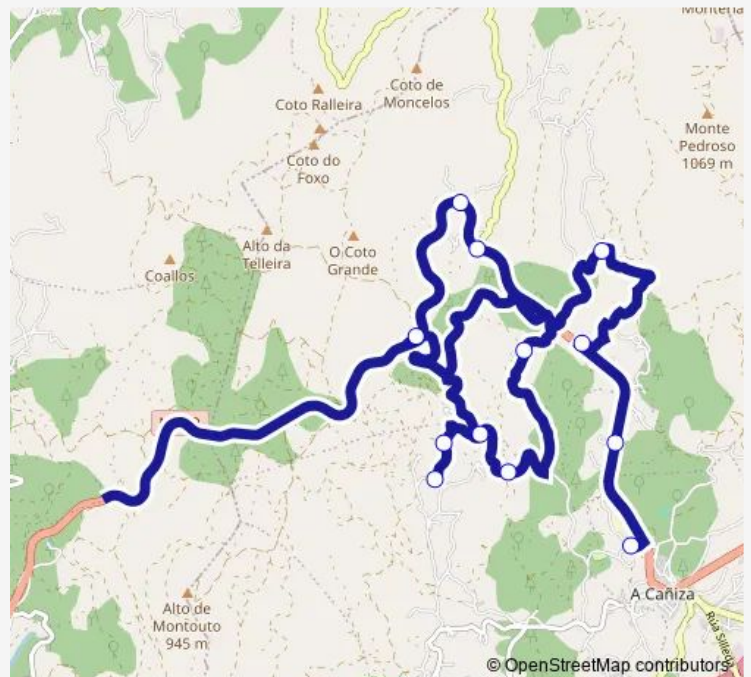

Saturday —

Sunday —

**Route info**

Direction: Laxiñas

Stops: 12

Trip Duration: 0 hour 30 min

■ Xg666010 — CPI da Cañiza - Laxiñas

**BusMaps**

## Direction

CPI da Cañiza — Laxiñas

12 stops

[Open route schedule](#)

CPI da Cañiza

Pereiras Abaixo

Aldeña Petan

Abelenda

## Route info

Direction: CPI da Cañiza

Stops: 12

Trip Duration: 0 hour 30 min

Xg666010 Bus time schedules and route maps are available in an offline PDF at [busmaps.com](https://busmaps.com). Use the [busmaps.com](https://busmaps.com) website to see live bus times, train schedule or subway schedule, and step-by-step directions for all public transit in Covelo