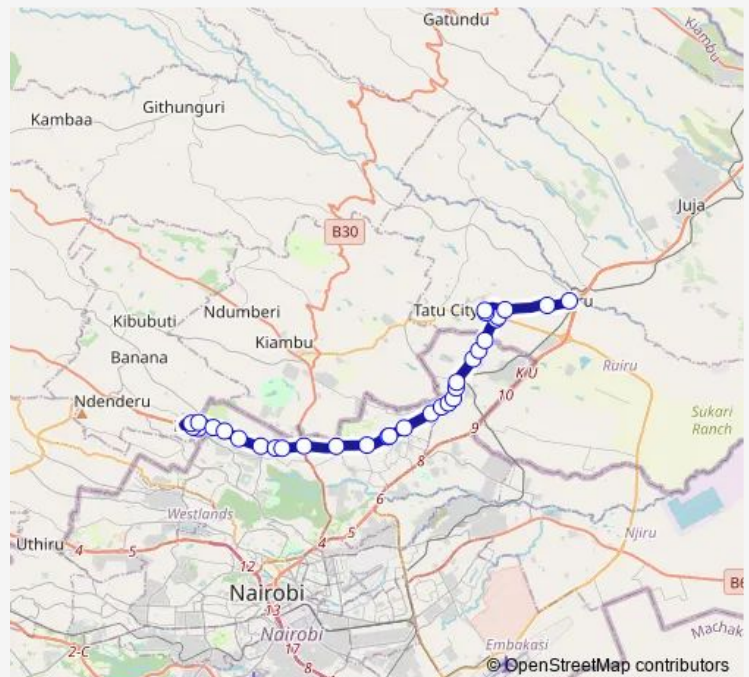

Thursday 06:00

Friday 06:00

Saturday 06:00

Sunday 06:00

Route info

Direction: Ruaka Stage/Tuskys

Stops: 32

Trip Duration: 1 hour 1 min

107D — Ruaka-Ruiru

BusMaps

Kahawa Railways Roundabout

K.U.

Kwa Kiwanja

K.M.

Membley

Roundabout Eastern Bypass

O.J.

Ruiru Road Junction

Ruiru Prisons

Gitambaya Police Post

Ruiru

Direction

Ruiru — Ruaka Stage/Tuskys

38 stops

Friday 06:00

Saturday 06:00

Sunday 06:00

Route info

Direction: Ruiru

Stops: 38

Trip Duration: 1 hour 4 min

Windsor Advice