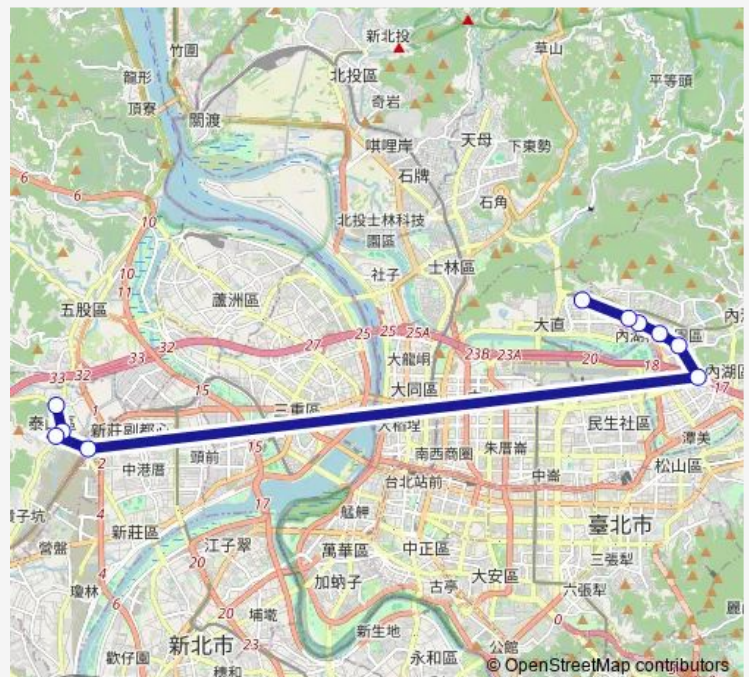

Route schedule

泰山國小 — 捷運劍南路站(植福)

Monday 06:55

Tuesday 06:55

Wednesday 06:55

Thursday 06:55

Friday 06:55

Saturday —

Sunday —

Route info

Direction: 泰山國小

Stops: 10

Trip Duration: 17 hour 5 min

■ 泰山-內湖(直達) — 泰山國小-捷運劍南路站(植福)

Direction

捷運劍南路站(植福) — 泰山國小

Direction: 捷運劍南路站(植福)

Stops: 10

Trip Duration: 6 hour 5 min

泰山-內湖(直達) Bus time schedules and route maps are available in an offline PDF at busmaps.com. Use the busmaps.com website to see live bus times, train schedule or subway schedule, and step-by-step directions for all public transit in Taipei