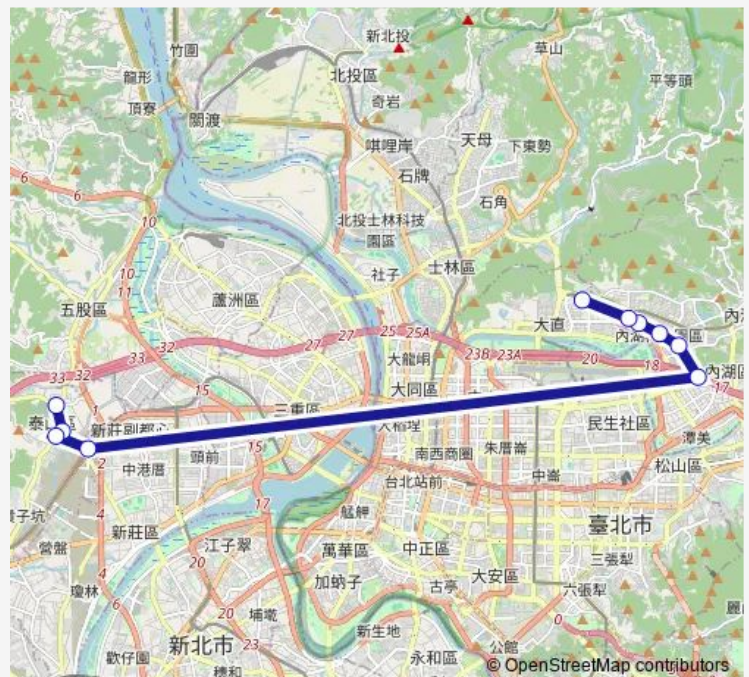

時報廣場

瑞光路

瑞光港墘路口

仁寶大樓

基湖路口

捷運劍南路站(植福)

### Route schedule

泰山國小 — 捷運劍南路站(植福)

Monday 06:55

Tuesday 06:55

Wednesday 06:55

Thursday 06:55

Friday 06:55

Saturday —

### Route info

Direction: 泰山國小

Stops: 10

Trip Duration: 17 hour 5 min

■ 泰山-內湖(直達) — 泰山國小-捷運劍南路站(植福)

## Route info

Direction: 捷運劍南路站(植福)

Stops: 10

Trip Duration: 6 hour 5 min

泰山-內湖(直達) Bus time schedules and route maps are available in an offline PDF at [busmaps.com](#). Use the [busmaps.com](#) website to see live bus times, train schedule or subway schedule, and step-by-step directions for all public transit in Taipei