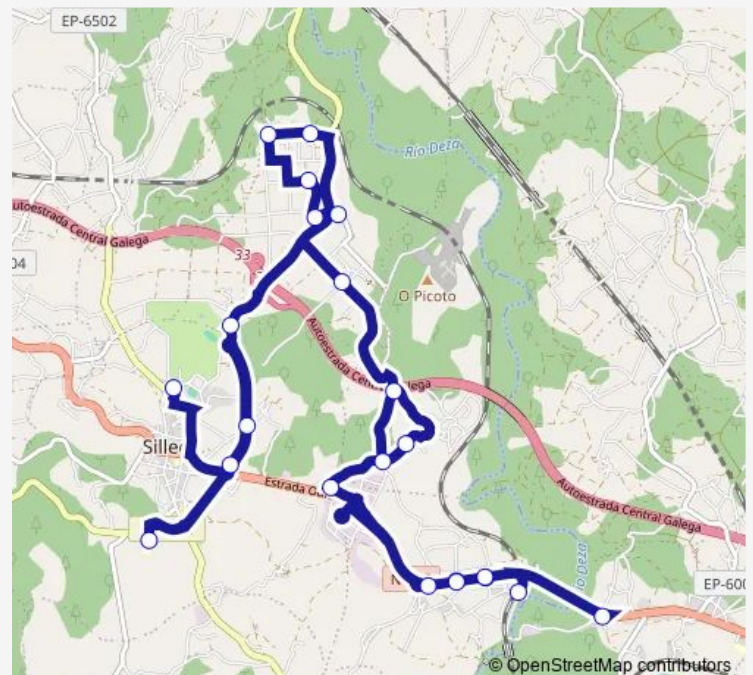

### Direction

Eirexe (dereita) — Ceip de Silleda

22 stops

[Open route schedule](#)

Eirexe (dereita)

Taboada I (dereita)

Taboada II (dereita)

Borralla (Estación Tren)

### Route schedule

Eirexe (dereita) — Ceip de Silleda

Monday 08:01

Tuesday 08:01

Wednesday 08:01

Thursday 08:01

Friday 08:01

Saturday —

### Route info

Direction: Eirexe (dereita)

Stops: 22

Trip Duration: 0 hour 46 min

■ Xg860042 — Ceip de Silleda-Eirexe (dereita)

Xg860042 Bus time schedules and route maps are available in an offline PDF at [busmaps.com](https://busmaps.com). Use the [busmaps.com](https://busmaps.com) website to see live bus times, train schedule or subway schedule, and step-by-step directions for all public transit in Silleda