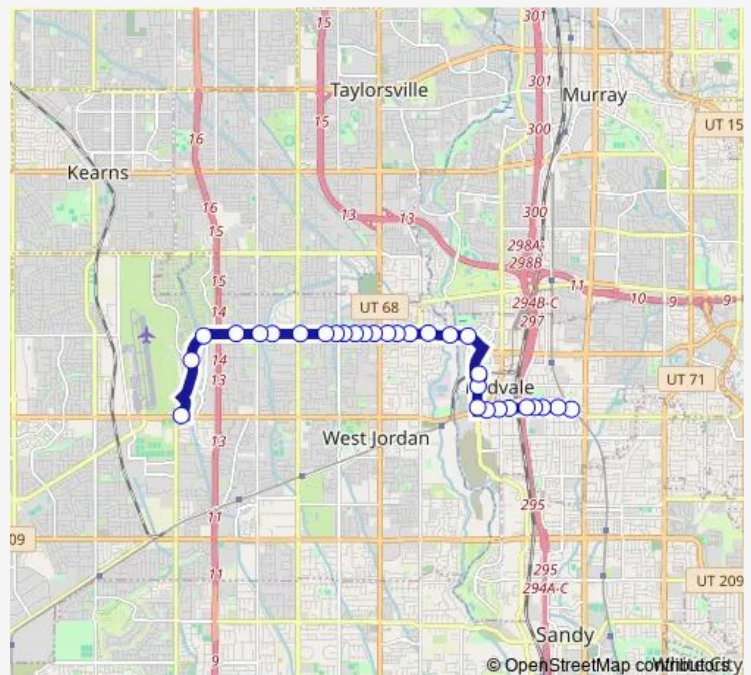

Bingham Junction Station (Bay A)

Jordan River Blvd @ 1034 W

7000 S @ 1080 W

7000 S @ 1200 W

7000 S @ 1402 W

7000 S @ 1516 W

7000 S @ 1660 W

7000 S @ 1750 W

7000 S @ 1900 W

7000 S @ 1990 W

7000 S @ 2130 W

Route schedule

Midvale Center Station (Bay A) — 7800 S @ 3936 W

Monday 05:45-20:15

Tuesday 05:45-20:15

Wednesday 05:45-20:15

Thursday 05:45-20:15

Friday 05:45-20:15

Saturday —

Sunday —

Route info

Direction: Midvale Center Station (Bay A)

Stops: 30

Trip Duration: 0 hour 24 min

Jordan Landing Blvd @ 7190 S

7800 S @ 3936 W

Direction

7800 S @ 3936 W — Midvale Center Station (Bay A)

31 stops

[Open route schedule](#)

7800 S @ 3936 W

Jordan Landing Blvd / 7800 S Nb