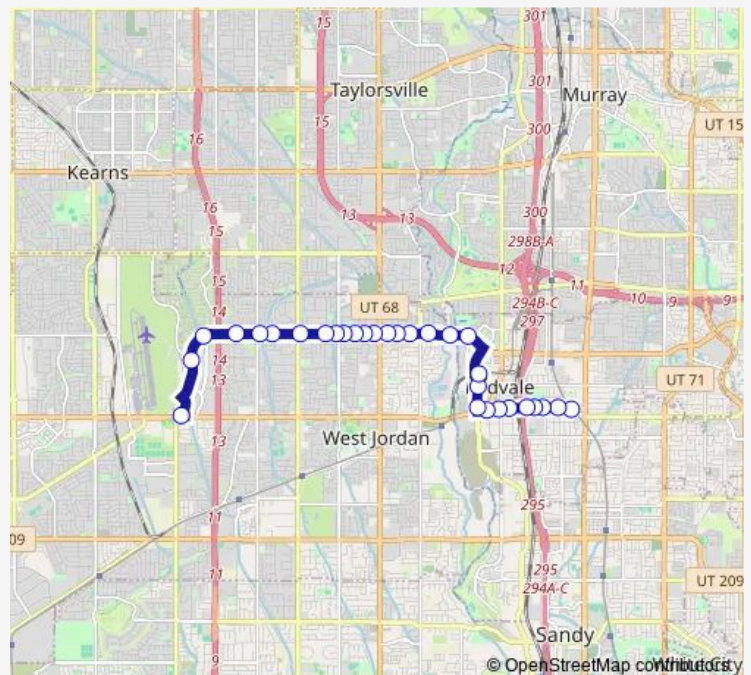

### Direction

Midvale Center Station (Bay A) — 7800 S @ 3936 W

30 stops

[Open route schedule](#)

Midvale Center Station (Bay A)

Center St @ 178 W

Center St @ 332 W

Center St @ 423 W

### Route schedule

Midvale Center Station (Bay A) — 7800 S @ 3936 W

Monday 05:45-20:15

Tuesday 05:45-20:15

Wednesday 05:45-20:15

Thursday 05:45-20:15

Friday 05:45-20:15

Saturday —

### Route info

Direction: Midvale Center Station (Bay A)

Stops: 30

Trip Duration: 0 hour 24 min

F570 — 7000 South Flex

7000 S @ 2220 W

7000 S @ 2350 W

7000 S @ 2660 W

Thursday 05:22-19:52

Friday 05:22-19:52

Saturday —

Sunday —

**Route info**

Direction: 7800 S @ 3936 W

Stops: 31

Trip Duration: 0 hour 21 min