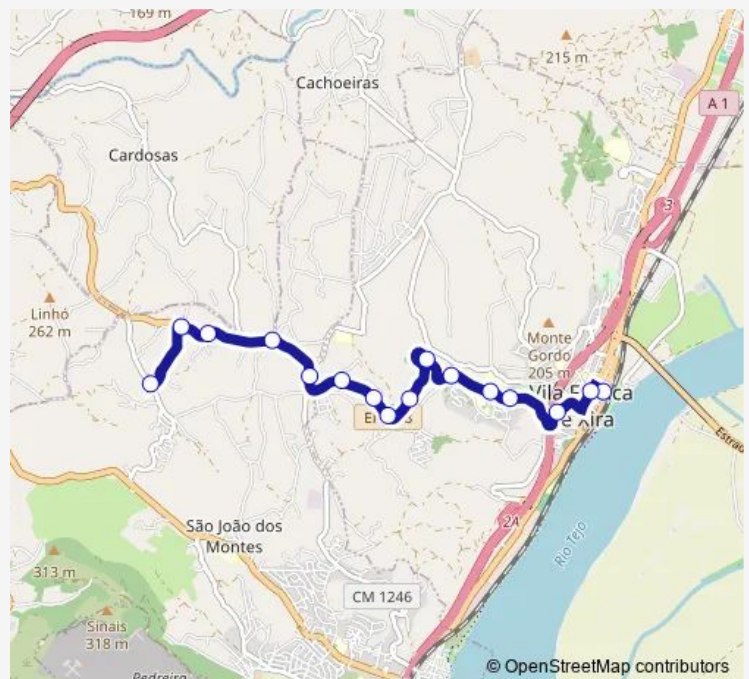

Route schedule

Estr do Bogalhão 1 (Cotovios) — Lgo Marquês Pombal (Vila Franca Xira)

Monday	19:15
Tuesday	19:15
Wednesday	19:15
Thursday	19:15
Friday	19:15
Saturday	—
Sunday	—

Route info

Direction: Estr do Bogalhão 1 (Cotovios)

Stops: 18

Trip Duration: 0 hour 15 min

2316 — Cotovios - Vila Franca Xira

Direction

R 25 Abril (Terminal) — Estr do Bogalhão 1 (Cotovios)

16 stops

[Open route schedule](#)

R 25 Abril (Terminal)

Route info

Direction: R 25 Abril (Terminal)

Stops: 16

Trip Duration: 0 hour 15 min

2316 Bus time schedules and route maps are available in an offline PDF at busmaps.com. Use the busmaps.com website to see live bus times, train schedule or subway schedule, and step-by-step directions for all public transit in Vila Franca de Xira