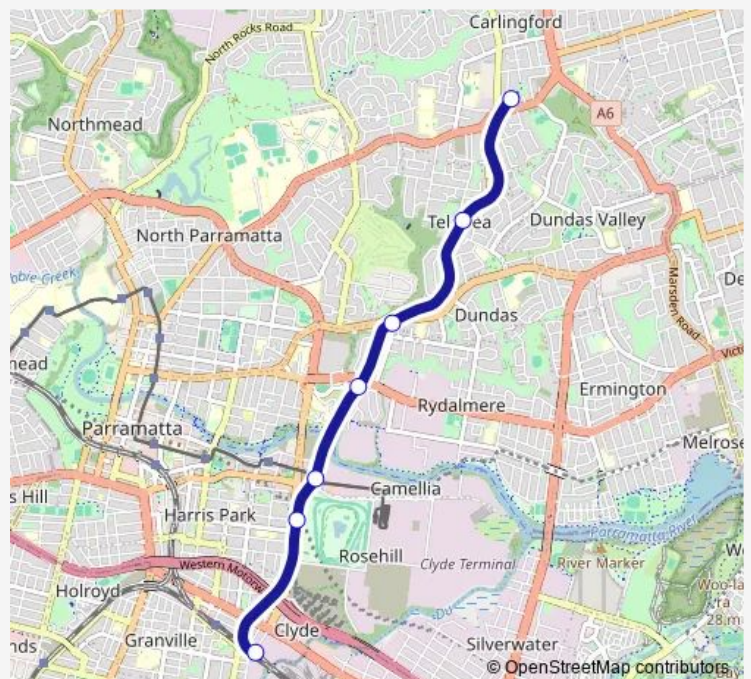

Rail T6 Carlingford Line

[Go to website](#)

Direction

Rosehill Station, Platform 1 — Clyde Station, Platform 1

2 stops

[Open route schedule](#)

Rosehill Station, Platform 1

Clyde Station, Platform 1

Route schedule

Rosehill Station, Platform 1 — Clyde Station, Platform 1

Monday —

Tuesday —

Wednesday —

Thursday —

Friday —

Saturday 09:38-19:22

Sunday —

Route info

Direction: Rosehill Station, Platform 1

Stops: 2

Trip Duration: 0 hour 3 min

T6 Carlingford Line

Direction

Clyde Station, Platform 1 — Rosehill Station, Platform 1

Route info

Direction: Clyde Station, Platform 1

Stops: 2

Trip Duration: 0 hour 3 min

Direction

Carlingford Station, Platform 1 — Clyde Station, Platform 1

7 stops

[Open route schedule](#)