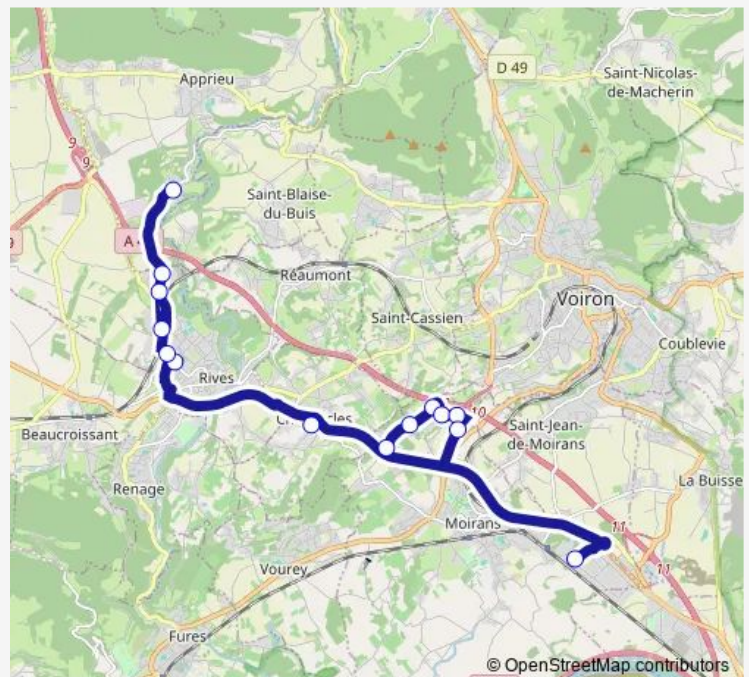

Bus BE12 Apprieu LE Rivier - Moirans Beghin

[Go to website](#)

Direction

Apprieu, LE Rivier Ecole — Moirans, Lycee Beghin

14 stops

[Open route schedule](#)

Apprieu, LE Rivier Ecole

Rives, Pastieres

Wednesday 07:19

Thursday 07:19

Friday 07:19

Saturday —

Sunday —

Route info

Direction: Apprieu, LE Rivier Ecole

Stops: 14

Trip Duration: 0 hour 46 min

BE12 — Apprieu LE Rivier - Moirans Beghin

Direction

Moirans, Lycee Beghin — Apprieu, LE Rivier Ecole

14 stops

[Open route schedule](#)

Moirans, Lycee Beghin

Moirans, Petit Criel

Wednesday 12:25

Thursday 18:10

Friday 18:10

Saturday —

Sunday —

Route info

Direction: Moirans, Lycee Beghin

Stops: 14