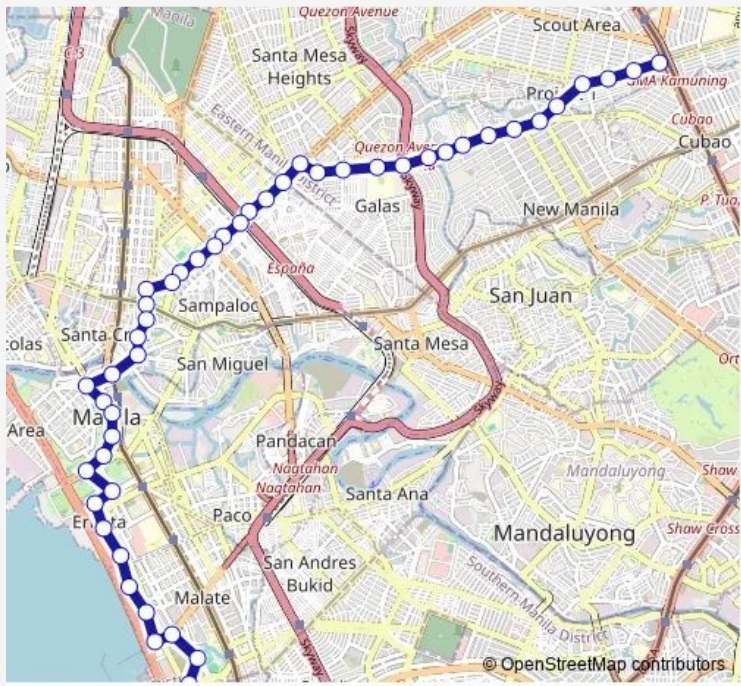

- Kamuning Rd / Scout Rallos Extension Intersection, Quezon City, Manila
- Kamuning Rd, Quezon City, Manila
- Judge Damien Jimenez / Kamuning Rd, Quezon City, Manila
- Teodoro Gener / Kamuning Rd, Quezon City, Manila
- Tomas Morato Ave, Quezon City, Manila
- Christ the King Seminary, Eulogio Rodriguez Sr. Ave, Quezon City, Manila
- Eulogio Rodriguez Sr. Ave / Sunnyside Dr Intersection, Quezon City, Manila
- St. Joseph College, Eulogio Rodriguez Sr. Ave, Quezon City, Manila
- Trinity College Of Quezon City, Eulogio Rodriguez Sr. Ave, Quezon City, Manila
- Eulogio Rodriguez Sr. Ave / La Florilla Intersection, Quezon City, Manila
- Delos Santos Medical Center, Eulogio Rodriguez Sr. Ave, Quezon City, Manila
- Gregorio Araneta Ave / Eulogio Rodriguez Sr Ave Intersection, Quezon City, Manila
- Quezon Institute, Eulogio Rodriguez Sr Ave, Quezon City, Manila
- Lopez Jaena / Eulogio Rodriguez Sr Ave Intersection, Manila
- D. Tuazon / Eulogio Rodriguez Sr Ave Intersection, Manila

Route schedule
Kamuning Rd / Scout Rallos Extension Intersection, Quezon City, Manila — HP Village Square, Pablo Ocampo Sr., Manila

Monday	00:00
Tuesday	00:00
Wednesday	00:00
Thursday	00:00
Friday	00:00
Saturday	00:00
Sunday	00:00

Route info
Direction: Kamuning Rd / Scout Rallos Extension Intersection, Quezon City, Manila
Stops: 47
Trip Duration: 1 hour 9 min