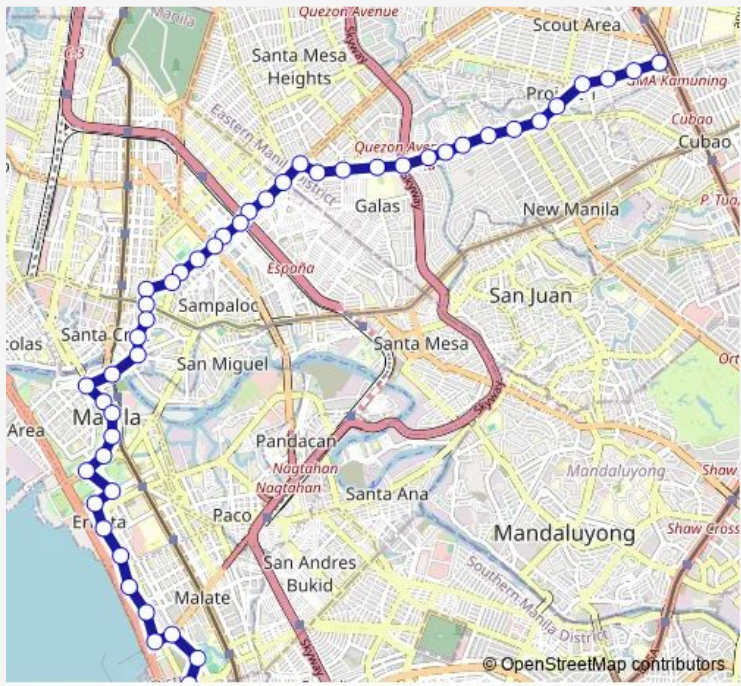

Route info

Direction: Kamuning Rd / Scout Rallos Extension Intersection, Quezon City, Manila

Stops: 47

Trip Duration: 1 hour 9 min

Apo / Quezon Avenue Intersection, Quezon City

Halcon / Espana Boulevard Intersection, Manila