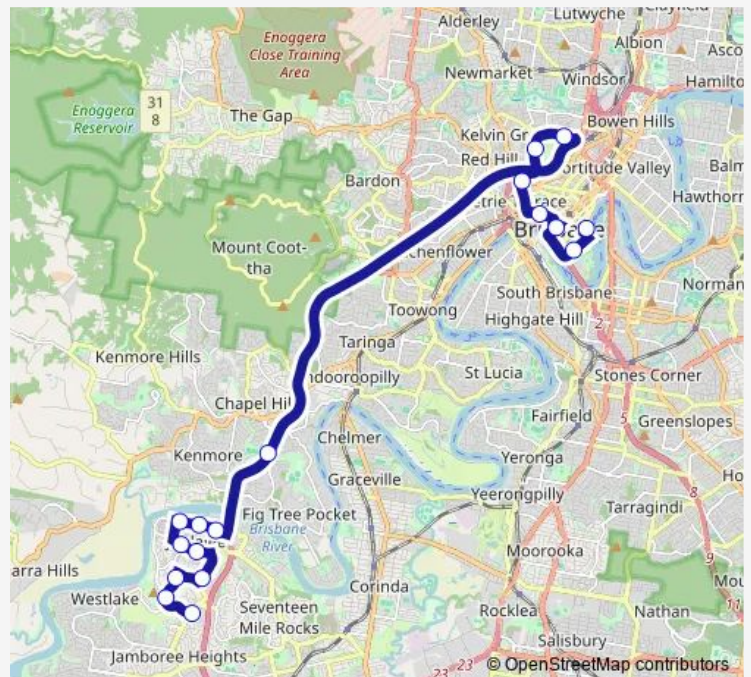

Route info

Direction: Mount Ommaney Shopping Centre

Stops: 17

Trip Duration: 0 hour 48 min

P456 — Mt Ommaney - City Pre-Paid Rocket

Direction

Charlotte Street Stop 90 near Market St — Mount Ommaney Shopping Centre

19 stops

[Open route schedule](#)

Charlotte Street Stop 90 near Market St

George Street Stop 116

Turbot St stop 130 at Magistrates Court

Roma Street busway, platform 1

Normanby station, platform 2

QUT Kelvin Grove station, platform 2

Herston station, platform 2

Fig Tree Pocket on Centenary Highway siding

Sinnamon Rd at Windermere

Goggs Rd at Windermere Village Shopping

Sinnamon Rd at Jindalee park 'n' ride

Burrendah Rd near Lanena St

Burrendah Rd at Jindalee State School

Monday 16:15-18:00

Tuesday 16:15-18:00

Wednesday 16:15-18:00

Thursday 16:15-18:00

Friday 16:15-18:00

Saturday —

Sunday —

Route info