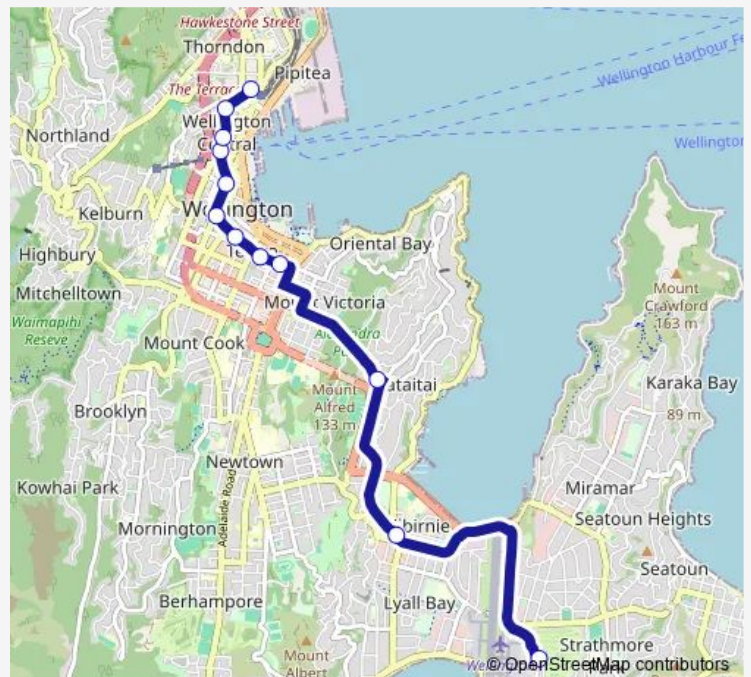

Lambton Central - Stop A

Lambton Quay North - Stop C

Wellington Station - Stop E

Route schedule

Wellington International Airport — Wellington Station - Stop E

Monday	05:30-22:25
Tuesday	05:30-22:25
Wednesday	05:30-22:25
Thursday	05:30-22:25
Friday	05:30-22:25
Saturday	05:30-22:20
Sunday	07:15-22:25

Route info

Direction: Wellington International Airport

Stops: 12

Trip Duration: 0 hour 29 min

■ Ax — Airport Express (Wellington - Airport)

Direction

Wellington Station - Stop B — Wellington International Airport

11 stops

[Open route schedule](#)

Wellington Station - Stop B

Lambton Quay North - Stop D

Lambton Central - Stop B

Lambton Quay at Hunter Street

Willis Street at Willbank Court

Manners Street at Cuba Street - Stop B

Courtenay Place at Courtenay Central

Courtenay Place - Stop C

Hataitai - Stop B

Kilbirnie - Stop A

Wellington International Airport

Route schedule

Wellington Station - Stop B — Wellington International Airport