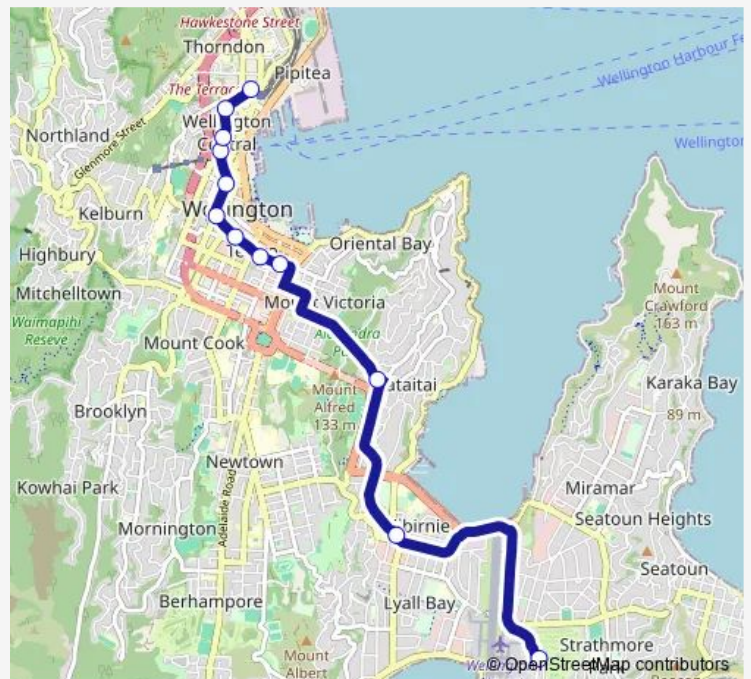

Lambton Central - Stop A

Lambton Quay North - Stop C

Wellington Station - Stop E

Route schedule

Wellington International Airport — Wellington Station - Stop E

Monday	05:30-22:25
Tuesday	05:30-22:25
Wednesday	05:30-22:25
Thursday	05:30-22:25
Friday	05:30-22:25
Saturday	05:30-22:20
Sunday	07:15-22:25

Route info

Direction: Wellington International Airport

Stops: 12

Trip Duration: 0 hour 27 min

AX — Airport Express (Wellington - Airport)

Direction

Wellington Station - Stop B — Wellington International Airport

11 stops

[Open route schedule](#)

Wellington Station - Stop B

Lambton Quay North - Stop D

Lambton Central - Stop B

Lambton Quay at Hunter Street

Willis Street at Willbank Court

Manners Street at Cuba Street - Stop B

Courtenay Place at Courtenay Central

Courtenay Place - Stop C

Hataitai - Stop B

Kilbirnie - Stop A

Wellington International Airport

Route schedule

Wellington Station - Stop B — Wellington International Airport