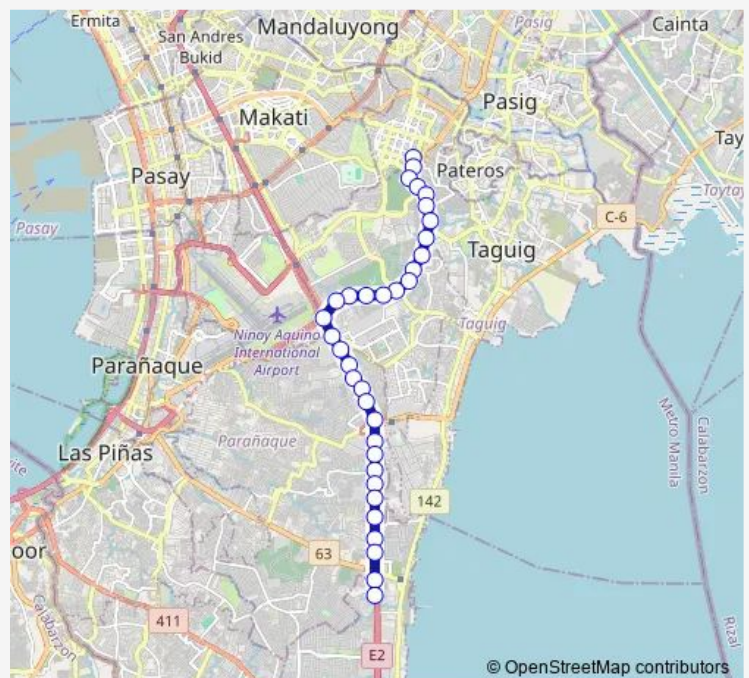

Route schedule

26th Street / Mckinley Pkwy Intersection, Taguig City, Manila — South Luzon Expressway / E Service Rd Intersection, Muntinlupa City, Manila

Monday	00:00
Tuesday	00:00
Wednesday	00:00
Thursday	00:00
Friday	00:00
Saturday	00:00
Sunday	00:00

Route info

Direction: 26th Street / Mckinley Pkwy Intersection, Taguig City, Manila

Stops: 34

Trip Duration: 1 hour 5 min

■ Sucat - Market-Market

E Service Rd, Parañaque City, Manila

E Service Rd, Parañaque City, Manila