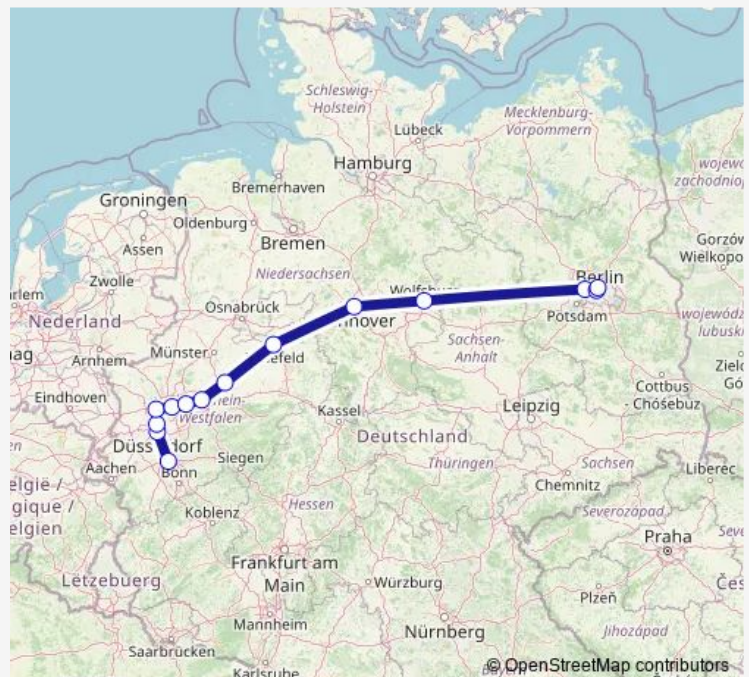

Rail ICE 947

[Go to website](#)

Direction

undefined — undefined

0 stops

[Open route schedule](#)

Route schedule

undefined — undefined

Monday 19:27-20:22

Tuesday 19:27-20:22

Wednesday 19:27-20:22

Thursday 19:27-20:22

Friday 19:27-20:22

Saturday 19:27-20:22

Sunday 19:27

Route info

Direction:

Stops: 0

Trip Duration: – min

ICE 947

Direction

Köln Hbf — Berlin Ostbahnhof

13 stops

[Open route schedule](#)

Köln Hbf

Düsseldorf Hbf

Düsseldorf Flughafen

Duisburg Hbf

Essen Hbf

Bochum Hbf

Dortmund Hbf

Bielefeld Hbf