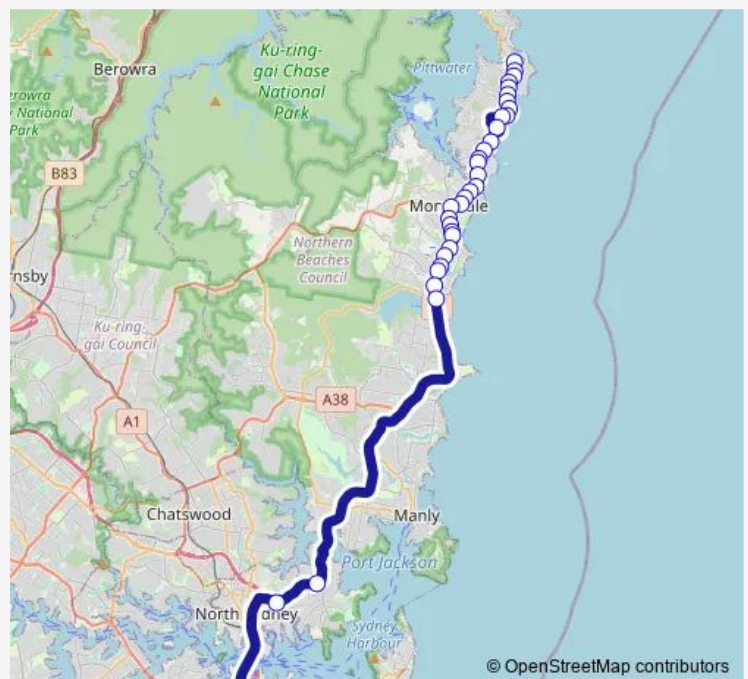

Route schedule

Wynyard Station, Carrington St, Stand C — Carreel Head Rd At Burrawong Rd

Monday 16:23-18:53

Tuesday 16:17-18:58

Wednesday 16:17-18:58

Thursday 16:17-18:58

Friday 16:17-18:58

Saturday —

Sunday —

Route info

Direction: Wynyard Station, Carrington St, Stand C

Stops: 33

Trip Duration: 1 hour 11 min

© OpenStreetMap contributors

Barrenjoey Rd Before Gladstone St

Barrenjoey Rd Before Robertson Rd

Barrenjoey Rd After George St

Barrenjoey Rd After North Avalon Rd

Carreel Head Rd At Burrawong Rd

Direction

Carreel Head Rd At Burrawong Rd — Wynyard Station, York St, Stand M

34 stops

[Open route schedule](#)

Pittwater Rd Opp Turimetta St

Pittwater Rd Opp Jenkins St

Pittwater Rd At Coronation St

Route schedule

Carreel Head Rd At Burrawong Rd — Wynyard Station, York St, Stand M

Monday 05:55-08:25

Tuesday 05:46-08:34