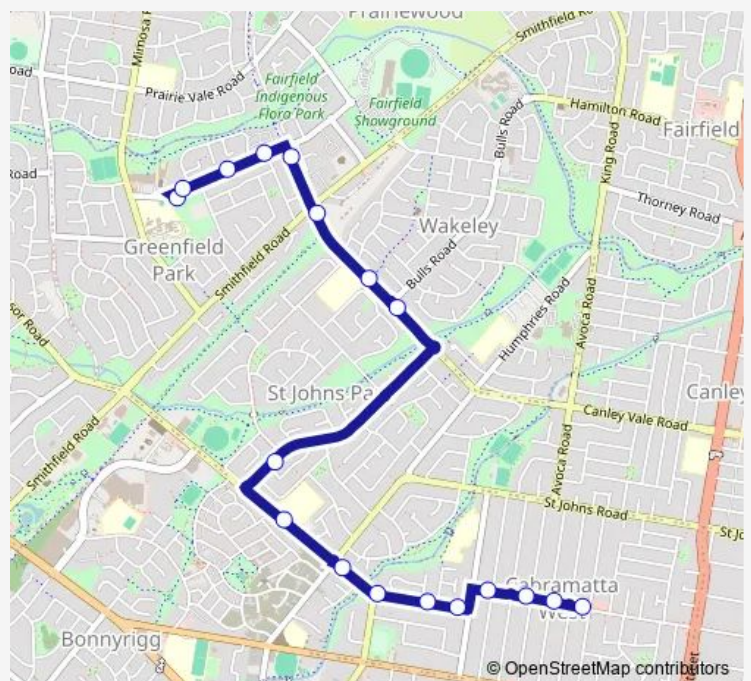

School Bus 9567 St Johns Park High School to Cabramatta West

[Go to website](#)

Direction

St Johns Park High School, Bus Bay — John St At High St

18 stops

[Open route schedule](#)

- St Johns Park High School, Bus Bay
- Greenfield Rd At Devenish St
- Greenfield Rd Before Devenish St
- Greenfield Rd Opp Blacksmith St
- Myrtle Rd After Greenfield Rd
- Canley Vale Rd After Smithfield Rd
- Canley Vale Rd Opp Cardinal Stepinac Nursing Home
- Canley Vale Rd After Bulls Rd
- Melbourne Rd Before Geelong Cres
- St Johns Park Public School, Edensor Rd
- St Johns Park Baptist Church, Edensor Rd
- Edensor Rd Opp Meadows Rd
- Edensor Rd At Katrina Cres
- Edensor Rd Before Harrington St
- John St At Lime St
- John St At Lord St
- John St At Boyd St
- John St At High St

Route schedule

St Johns Park High School, Bus Bay — John St At High St

Monday	14:57
Tuesday	14:57
Wednesday	14:57
Thursday	14:57
Friday	14:57
Saturday	—
Sunday	—

Route info

Direction: St Johns Park High School, Bus Bay

Stops: 18

Trip Duration: 0 hour 18 min

9567 School Bus time schedules and route maps are available in an offline PDF at busmaps.com. Use the busmaps.com website to see live bus times, train schedule or subway schedule, and step-by-step directions for all public transit in Liverpool