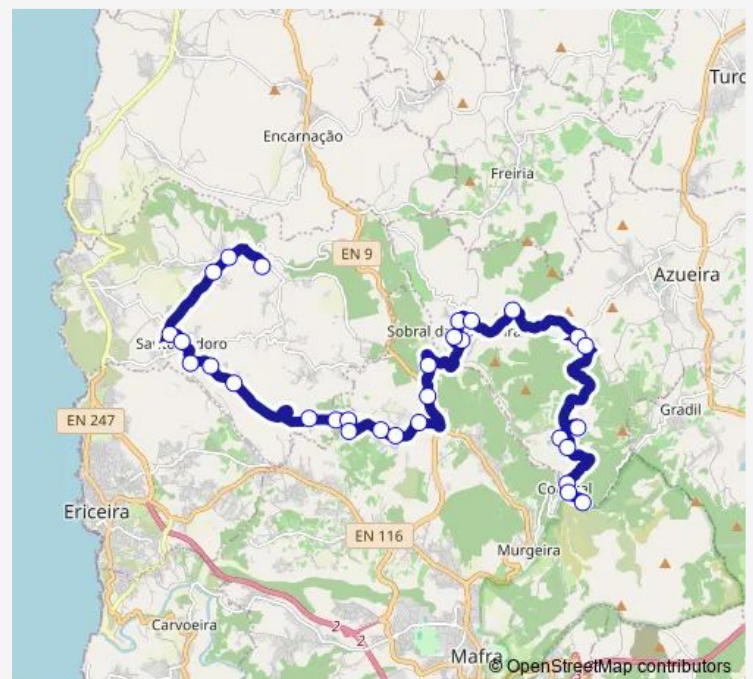

R Principal (Largo do Chafariz)

Praça da República 53

R Principal (Largo da Arieira)

Route schedule

Estr Casal da Cruz 38 (Colégio Miramar) — Codeçal (Tapada Nacional)

Monday	18:05
Tuesday	18:05
Wednesday	13:35
Thursday	18:05
Friday	13:35
Saturday	—
Sunday	—

Route info

Direction: Estr Casal da Cruz 38 (Colégio Miramar)

Stops: 30

Trip Duration: 0 hour 51 min

2115 — Codeçal (Tapada Nacional) - Lagoa (Colégio Miramar)

BusMaps

R Principal (X) R Casal Mocho

Estr Principal (X) Casal Romã

Wednesday 07:58

Thursday 07:58

Friday 07:58

Saturday —

Sunday —

Route info

Direction: Codeçal (Tapada Nacional)

Stops: 30