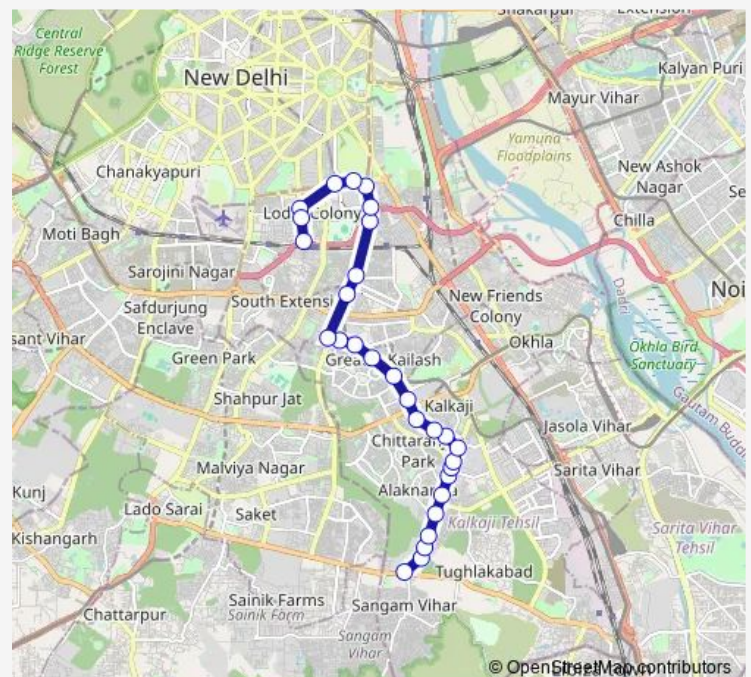

### Route schedule

Hamdard Nagar / Sangam Vihar — Kushak Nallah Depot

Monday 04:49-22:12

Tuesday 04:49-22:12

Wednesday 04:49-22:12

Thursday 04:49-22:12

Friday 04:49-22:12

Saturday 04:49-22:12

Sunday 04:49-22:12

### Route info

Direction: Hamdard Nagar / Sangam Vihar

Stops: 29

Trip Duration: 0 hour 53 min

425stdown

BusMaps

Pant Nagar

CGO Complex