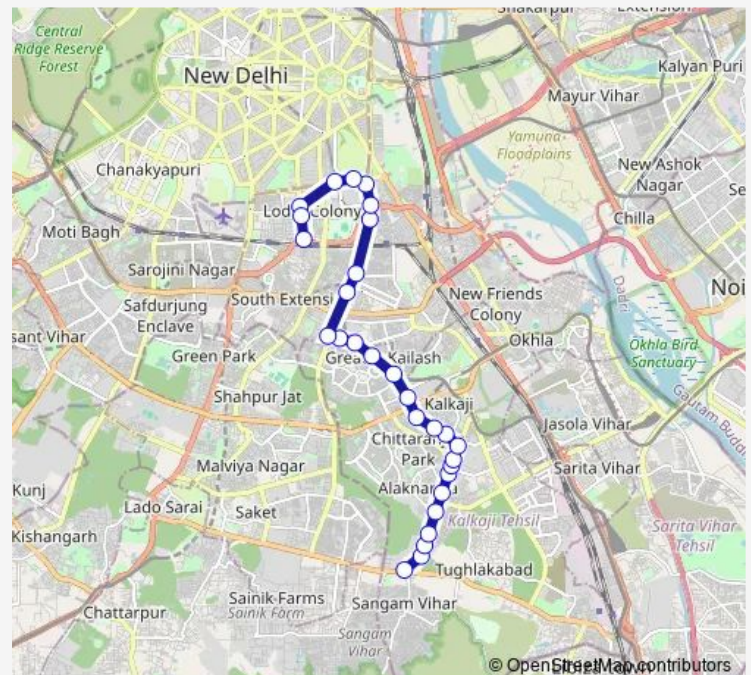

Thursday 04:49-22:12

Friday 04:49-22:12

Saturday 04:49-22:12

Sunday 04:49-22:12

Route info

Direction: Hamdard Nagar / Sangam Vihar

Stops: 29

Trip Duration: 0 hour 53 min