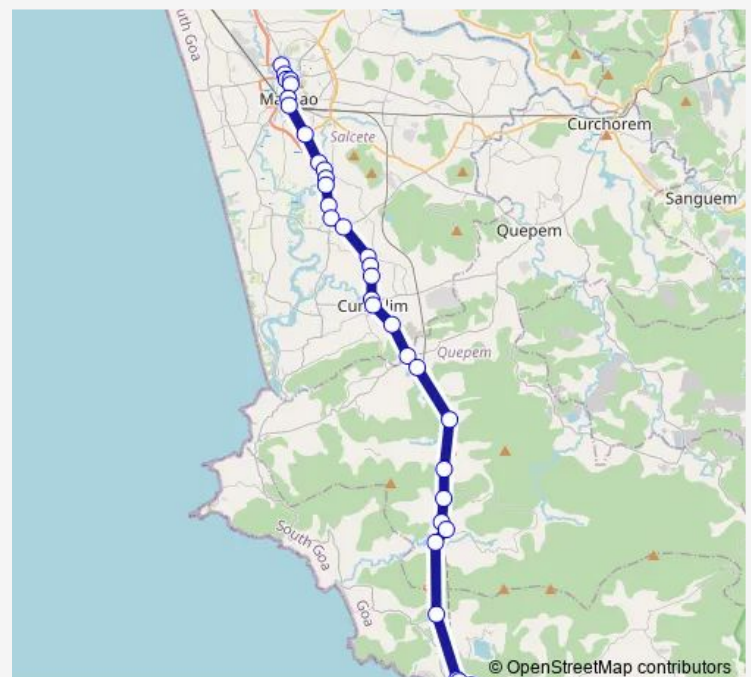

Thursday 12:10-13:55

Friday 12:10-13:55

Saturday 12:10-13:55

Sunday 12:10-13:55

Route info

Direction: Margao KTC Bus Stand

Stops: 34

Trip Duration: 1 hour 5 min

MRG26 — Margao - Canacona via Cuncolim

Balli

Balli Railway Station

Bendordem

Godeval

Paddi

Pisornem

Barcem Market