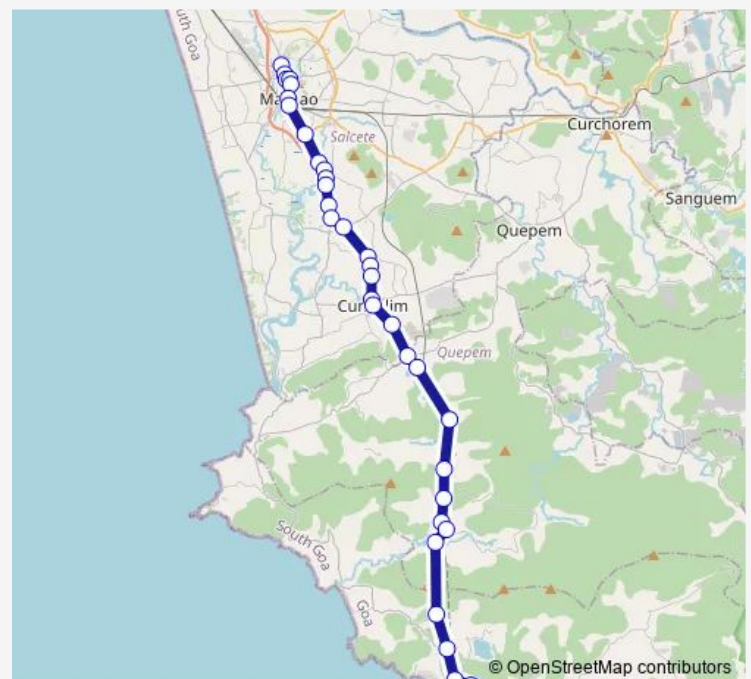

Thursday 12:10-13:55

Friday 12:10-13:55

Saturday 12:10-13:55

Sunday 12:10-13:55

Route info

Direction: Margao KTC Bus Stand

Stops: 34

Trip Duration: 1 hour 5 min

■ Mrg26 — Margao - Canacona via Cuncolim

Balli

Balli Railway Station

Bendordem

Godeval

Paddi

Pisornem

Barcem Market