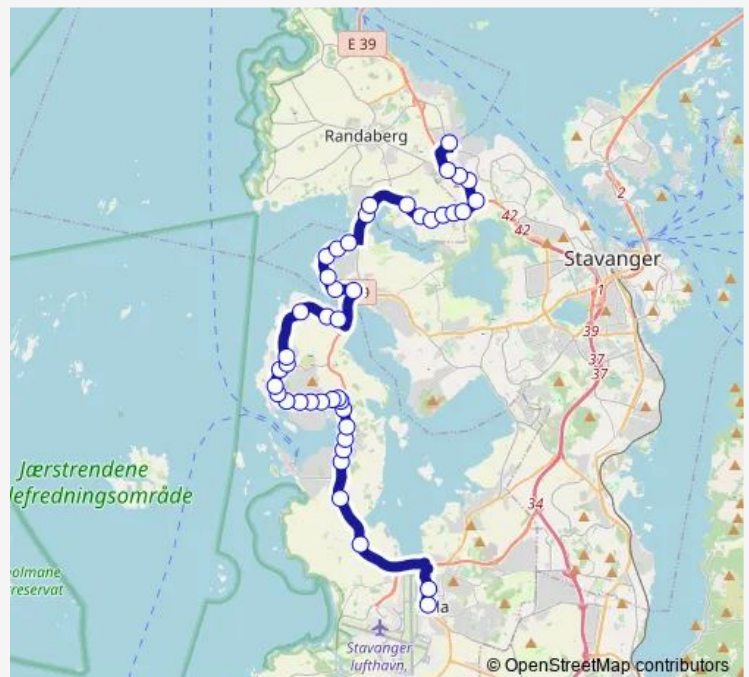

## Route schedule

Solakrossen — Randaberg vgs.

Monday 07:05

Tuesday 07:05

Wednesday 07:05

Thursday 07:05

Friday 07:05

Saturday —

## Route info

Direction: Solakrossen

Stops: 43

Trip Duration: 0 hour 45 min

■ SK2702

BusMaps

Skiftesvik

Jåsund

## Route info

Direction: Randaberg vgs.

Stops: 41

Trip Duration: 0 hour 42 min

Storevarden skole

Losvegen

Tananger havn

Skibmannsvegen