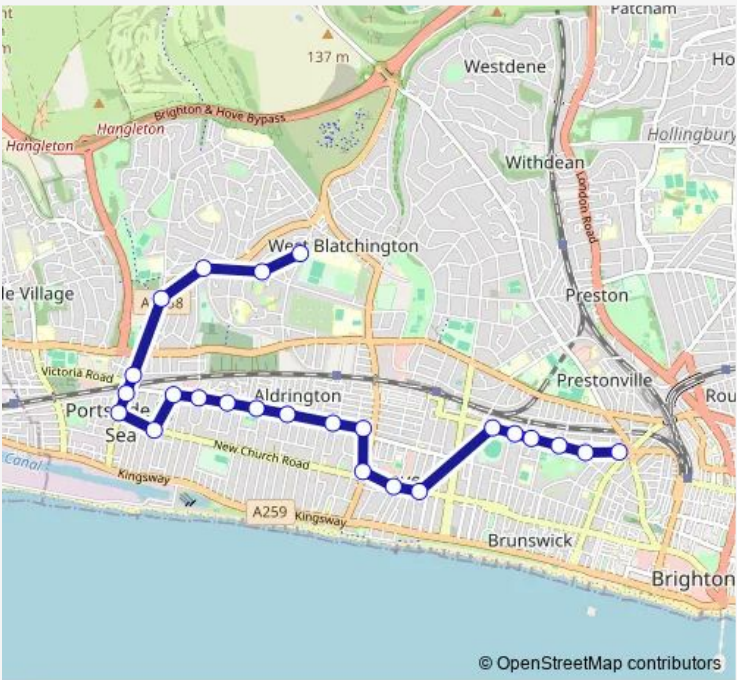

Bus 93 Hove - Blatchington Mill School

[Go to website](#)

Direction
 Seven Dials — Blatchington Mill School
 24 stops
[Open route schedule](#)

- Seven Dials
- Osmond Road
- Montefiore Road South
- Lyon Close
- Holland Road
- Wilbury Villas
- Town Hall
- George Street South
- Hove Street
- Sackville Road
- Westbourne Street
- Scott Road
- School Road
- Coleman Avenue
- Olive Road
- Glebe Villas
- St Keyna Avenue North
- Boundary Road
- Portslade Railway Station
- Carlton Terrace
- Martin Road

Route schedule
 Seven Dials — Blatchington Mill School

Monday	07:25
Tuesday	07:25
Wednesday	07:25
Thursday	07:25
Friday	07:25
Saturday	—
Sunday	—

Route info
 Direction: Seven Dials
 Stops: 24
 Trip Duration: 0 hour 30 min

Churchill House

Fallowfield Crescent

Blatchington Mill School

93 Bus time schedules and route maps are available in an offline PDF at busmaps.com. Use the busmaps.com website to see live bus times, train schedule or subway schedule, and step-by-step directions for all public transit in Brighton