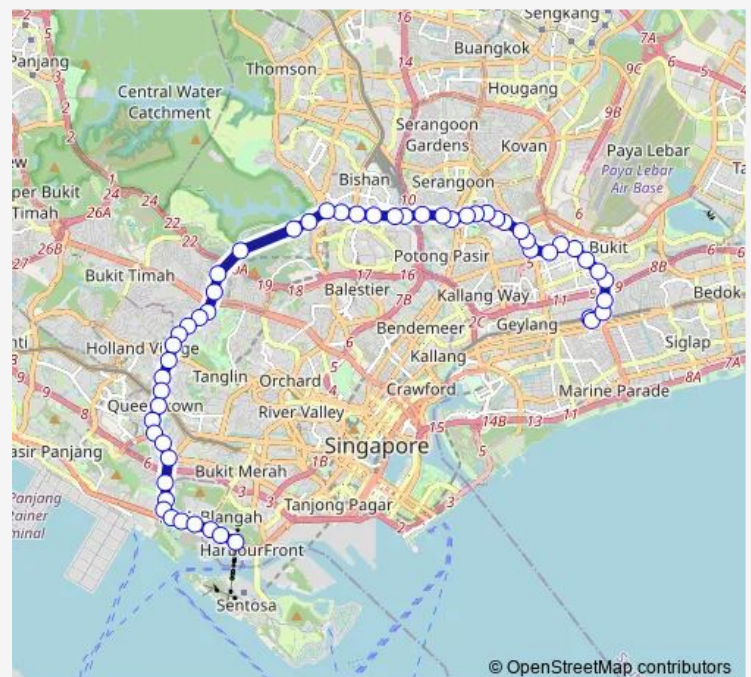

S'pore Power Trg Inst

PUB Recreation Club

Bef Braddell Flyover

Route schedule

Eunos Int — Harbourfront Int

Monday 05:50

Tuesday 05:50

Wednesday 05:50

Thursday 05:50

Friday 05:50

Saturday 05:50

Sunday 05:50

Route info

Direction: Eunos Int

Stops: 54

Trip Duration: 1 hour 35 min

Sunday 05:30

Route info

Direction: Harbourfront Int

Stops: 55

Trip Duration: 1 hour 38 min

Macritchie Reservoir

Opp Braddell View

Bef Bishan Rd