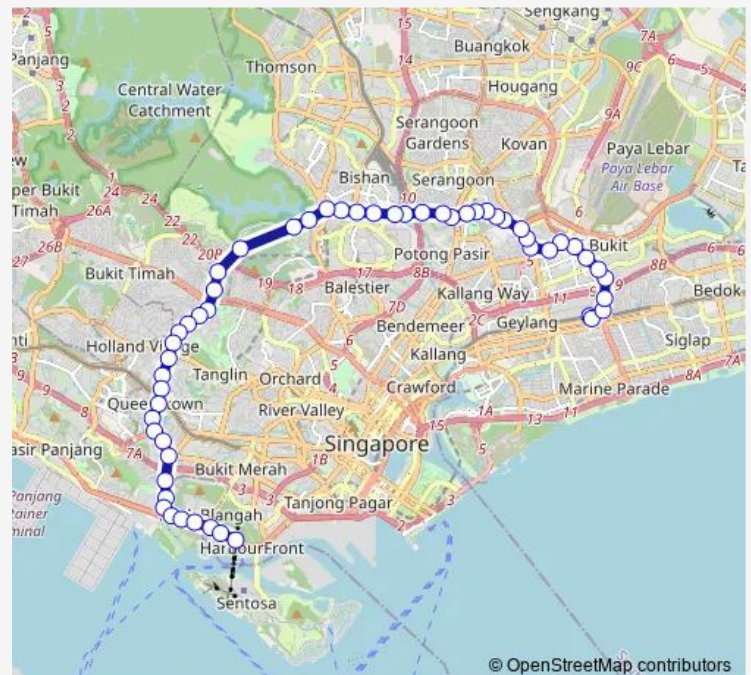

S'pore Power Trg Inst

PUB Recreation Club

Bef Braddell Flyover

Route schedule

Eunos Int — Harbourfront Int

Monday 05:50

Tuesday 05:50

Wednesday 05:50

Thursday 05:50

Friday 05:50

Saturday 05:50

Sunday 05:50

Route info

Direction: Eunos Int

Stops: 54

Trip Duration: 1 hour 35 min

Saturday 05:20

Sunday 05:30

Route info

Direction: Harbourfront Int

Stops: 55

Trip Duration: 1 hour 38 min

Macritchie Reservoir

Opp Braddell View