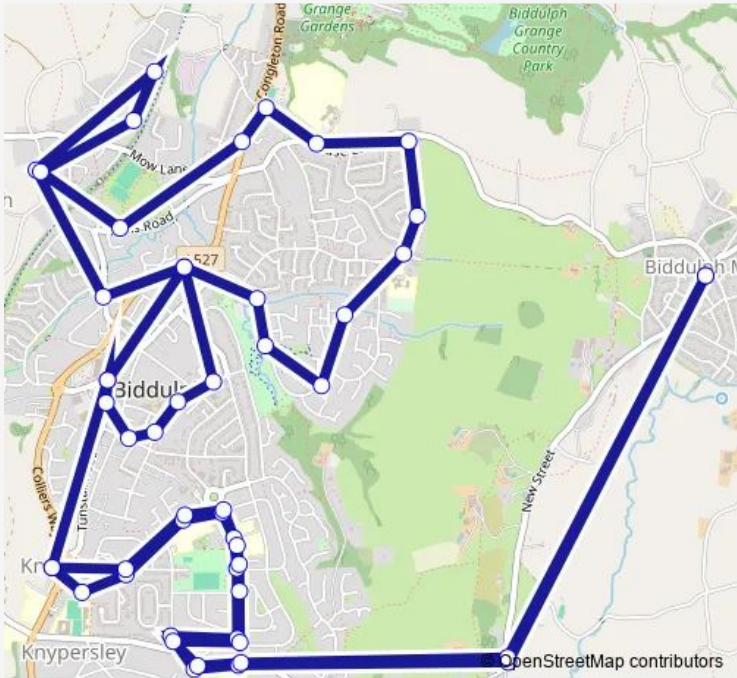

Bus 93 Biddulph Moor - Biddulph - Gillow Heath Circular

[Go to website](#)

**Direction**  
 Rose & Crown PH — Rose & Crown PH  
 51 stops  
[Open route schedule](#)

- Rose & Crown PH
- New Street
- Biddulph High School
- Conway Road
- Mayfield Road
- Mayfield Road
- Edgeley Road
- The Barley Mow PH
- Lord Street
- William Avenue
- Warwick Street
- Castle View
- Aldi store
- High Street
- South View
- John Street
- Gunn Street
- Albert Street
- Kingsfield Crescent
- Briarswood
- Craigside

Route schedule  
 Rose & Crown PH — Rose & Crown PH

Monday	07:44-16:30
Tuesday	07:44-16:30
Wednesday	07:44-16:30
Thursday	07:44-16:30
Friday	07:44-16:30
Saturday	07:44-16:30
Sunday	07:44-16:30

Route info  
 Direction: Rose & Crown PH  
 Stops: 51  
 Trip Duration: 0 hour 54 min

93 — Biddulph Moor - Biddulph - Gillow Heath Circular **BusMaps**

Washington Close

Holly Tree Drive

Ivy House Road

Washington Close

Playing Field

Grange Court

Congleton Road

Briarswood

High Street

Aldi store

Warwick Street

William Avenue

Lord Street

The Barley Mow PH

Edgeley Road