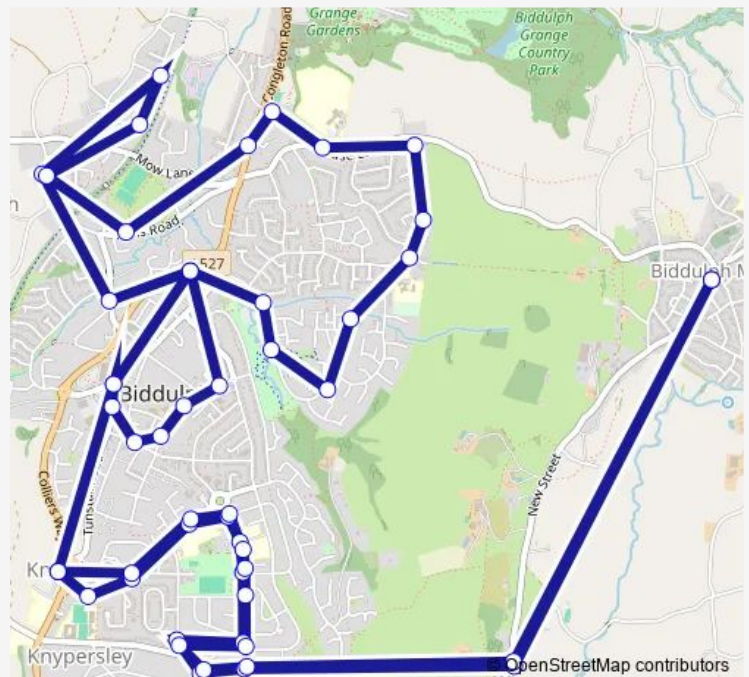

Thursday 07:44-16:30

Friday 07:44-16:30

Saturday 08:30-16:30

Sunday —

Route info

Direction: Rose & Crown PH

Stops: 51

Trip Duration: 0 hour 54 min

93 — Biddulph Moor - Biddulph - Gillow Heath Circular

Washington Close

Holly Tree Drive

Ivy House Road

Washington Close

Playing Field

Grange Court

Congleton Road

Woodhouse Academy

Woodhouse Lane

Moor Close

Firwood Road

Humber Drive

Torville Drive

Asquith Close

Leisure Centre

Briarswood

High Street

Aldi store

Warwick Street

William Avenue

Lord Street

The Barley Mow PH

Edgeley Road