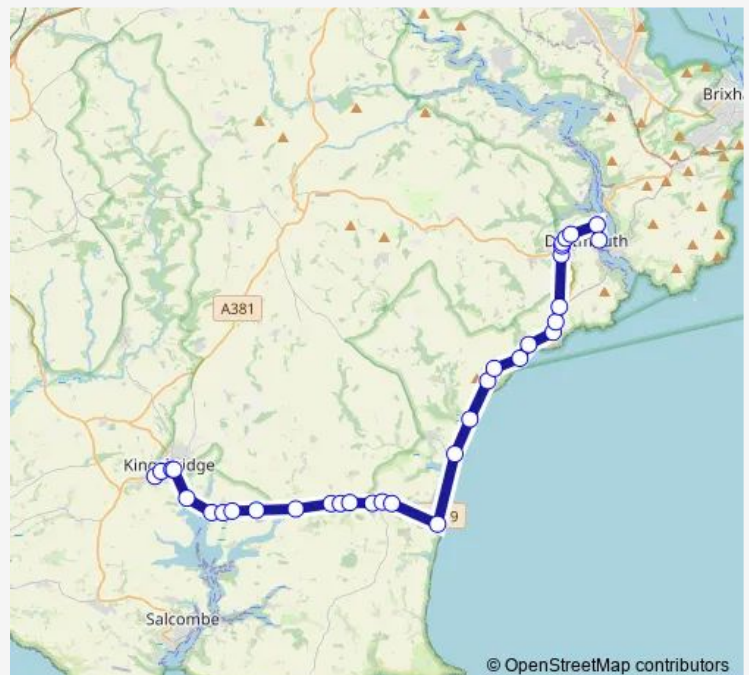

Thursday 07:45

Friday 07:45

Saturday —

Sunday —

Route info

Direction: Bus Station

Stops: 32

Trip Duration: 1 hour 6 min

■ 93 — Kingsbridge - Dartmouth

BusMaps

Endsleigh Hotel

Ravensbourne Lane

Deer Park

Deadmans Cross

Dartmouth Academy

Football Ground