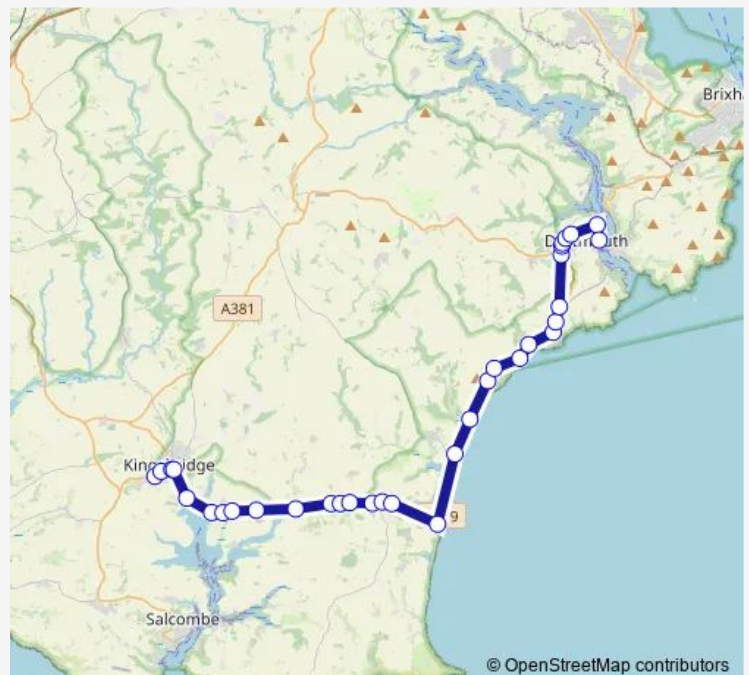

Thursday 07:45

Friday 07:45

Saturday —

Sunday —

Route info

Direction: Bus Station

Stops: 32

Trip Duration: 1 hour 6 min

93 — Kingsbridge - Dartmouth

Endsleigh Hotel

Ravensbourne Lane

Deer Park

Deadmans Cross

Dartmouth Academy

Football Ground

Windsor Road