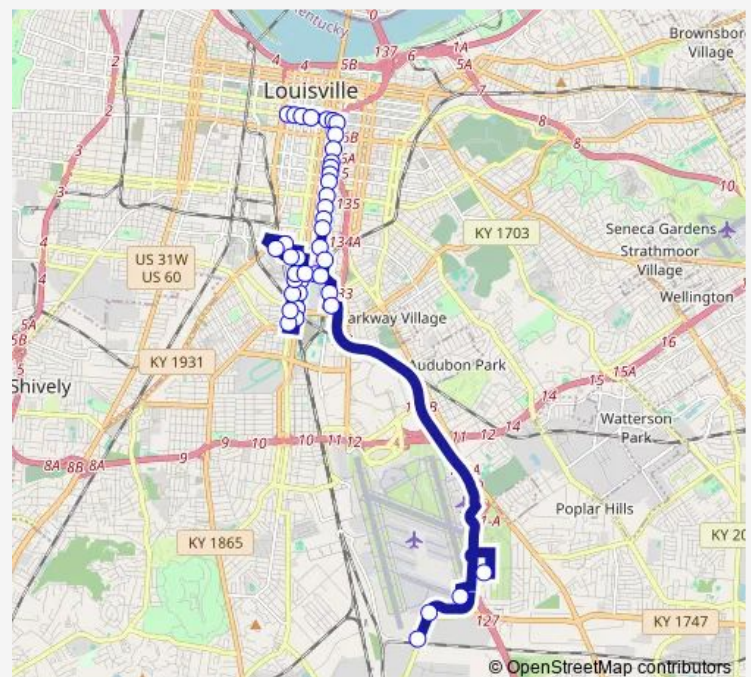

3rd @ Eastern Pkwy

### Route schedule

UPS Worldport — Chestnut @ 8th

Monday 23:18

Tuesday 03:26-23:18

Wednesday 03:26-23:18

Thursday 03:26-23:18

Friday 03:26-23:18

Saturday 03:27-04:40

### Route info

Direction: UPS Worldport

Stops: 47

Trip Duration: 0 hour 50 min

93 — UPS U of L Shuttle

2520 S. 3rd Street

4th @ Montana

4th @ Industry

## Route info

Direction: Chestnut @ 8th

Stops: 41

Trip Duration: 0 hour 48 min

4th @ Industry

4th @ Stansbury Park

4th @ Brandeis

4th @ Cardinal