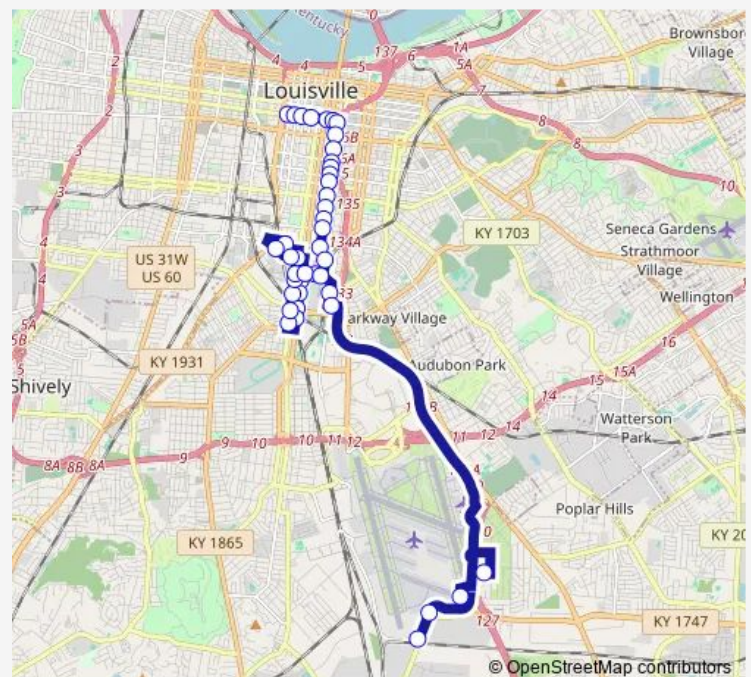

3rd @ Eastern Pkwy

### Route schedule

UPS Worldport — Chestnut @ 8th

Monday 23:18

Tuesday 03:26-23:18

Wednesday 03:26-23:18

Thursday 03:26-23:18

Friday 03:26-23:18

Saturday 03:27-04:40

### Route info

Direction: UPS Worldport

Stops: 47

Trip Duration: 0 hour 50 min

93 — UPS U of L Shuttle

2520 S. 3rd Street

4th @ Montana

4th @ Industry

## Route info

Direction: Chestnut @ 8th

Stops: 41

Trip Duration: 0 hour 48 min

4th @ Industry

4th @ Stansbury Park

4th @ Brandeis

4th @ Cardinal