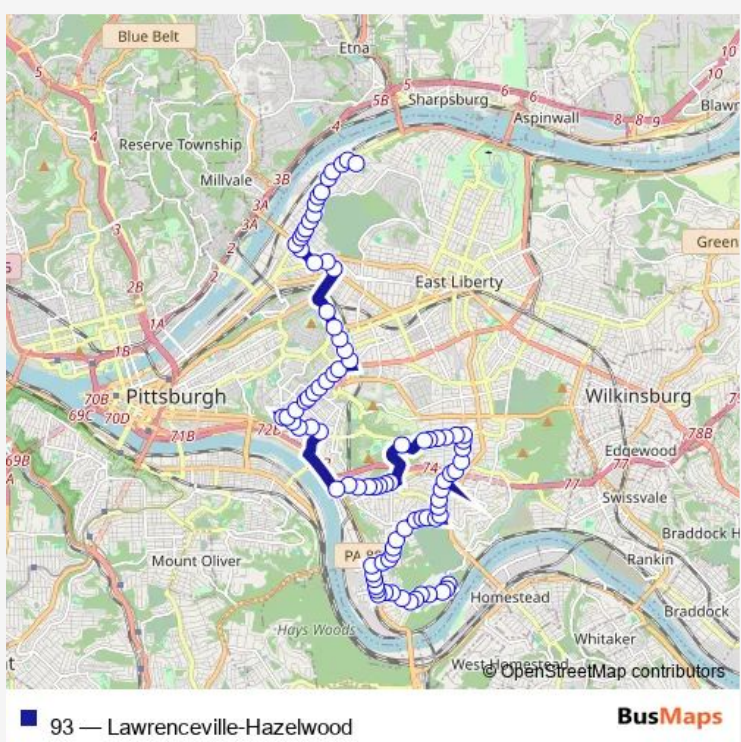

Bus 93 Lawrenceville-Hazelwood

[Go to website](#)

Direction
 Broadview DR + Johnston Ave — Lawrenceville Shopping Center (Terminal)
 89 stops
[Open route schedule](#)

- Broadview DR + Johnston Ave
- Johnston AVE + Broadview Fs
- Johnston AVE + Rivermont Fs
- Johnston AVE + #857
- Johnston AVE + Roselle Fs
- Johnston AVE + #657
- Johnston AVE + #635
- Johnston AVE + Mansion
- Johnston AVE + Glenwood
- Johnston AVE + Gertrude
- Johnston AVE + Second
- Second AVE + Elizabeth
- Second AVE + Tipton
- Second AVE + Glen Caladh
- Second AVE + Flowers
- Hazelwood AVE AT Osprey Way
- Hazelwood AVE + Sylvan Ave
- Hazelwood AVE + Gladstone St
- Hazelwood AVE + Nansen St
- Hazelwood AVE + Giddings St
- Hazelwood AVE + Sabina St

Route schedule
 Broadview DR + Johnston Ave — Lawrenceville Shopping Center (Terminal)

Monday	05:16-21:14
Tuesday	05:16-21:14
Wednesday	05:16-21:14
Thursday	05:16-21:14
Friday	05:16-21:14
Saturday	08:06-20:44
Sunday	08:36-17:56

Route info
 Direction: Broadview DR + Johnston Ave
 Stops: 89
 Trip Duration: 0 hour 58 min

Hazelwood AVE + Emahlea St

Hazelwood AVE + Calvary St

Hazelwood AVE + #713

Hazelwood AVE + Notley

Hazelwood AVE + Greenfield Ave

Stops: 85

Trip Duration: 1 hour 3 min

Fifth AVE + Tennyson Ave

Fifth AVE + University Pl

Fifth AVE + Thackeray Ave

Fifth AVE + Atwood St

Fifth AVE + Chesterfield Rd

Craft AVE + Fifth FS (Dialysis Ctr)