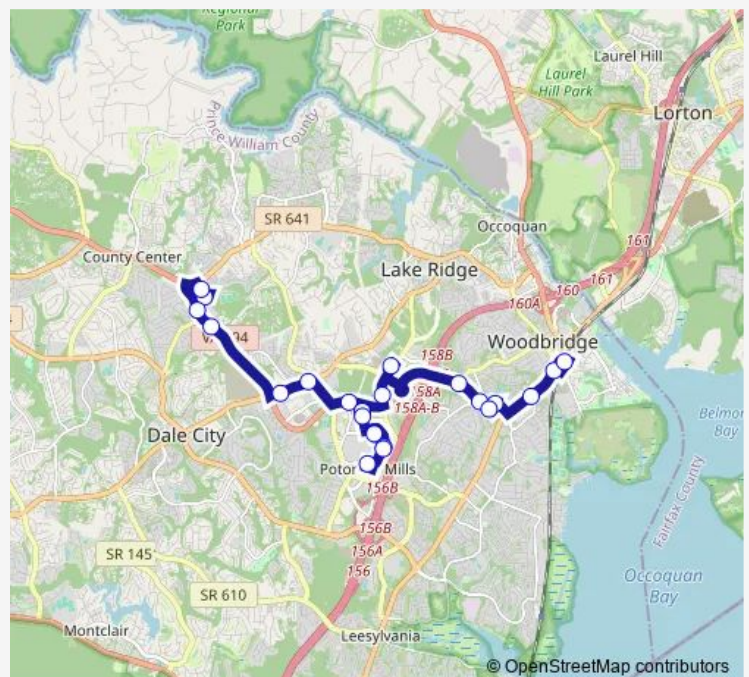

Bus 93 Woodbridge Local

[Go to website](#)

Direction

Chinn Park Dr @ Chinn Center Departures — Woodbridge VRE Station Departures

22 stops

[Open route schedule](#)

Chinn Park Dr @ Chinn Center Departures

Troupe St @ Cordelia Ct

Prince William Pkwy @ Hillendale Dr

Prince William Pkwy @ Hoffman Dr

Minnieville Rd @ Prince William Pkwy

Minnieville RD @ Smoketown Plaza

Prince William Pkwy @ Shoppers Best Way

Worth Ave @ Prince William Pkwy

Potomac Mills Mall @ Buy Buy Baby

Potomac Mills Cir @ Biddeford Way

Potomac Mills Rd @ Gideon Dr

Potomac Mills Cir @ Biddeford Way

Worth Ave @ Prince William Pkwy

Telegraph Rd @ Prince William Pkwy

Telegraph Road Commuter Lot

Prince William Pkwy @ York Dr

Prince William Pkwy @ Longview Dr

Prince William Pkwy @ Church Hill Dr

Prince William Senior Center

Route 1 @ Mt Pleasant Dr

Route 1 @ Dawson Beach Rd

Route schedule

Chinn Park Dr @ Chinn Center Departures — Woodbridge VRE Station Departures

Monday	05:20-21:05
Tuesday	05:20-21:05
Wednesday	05:20-21:05
Thursday	05:20-21:05
Friday	05:20-21:05
Saturday	06:50-21:00
Sunday	06:50-21:00

Route info

Direction: Chinn Park Dr @ Chinn Center Departures

Stops: 22

Trip Duration: 0 hour 40 min

93 — Woodbridge Local