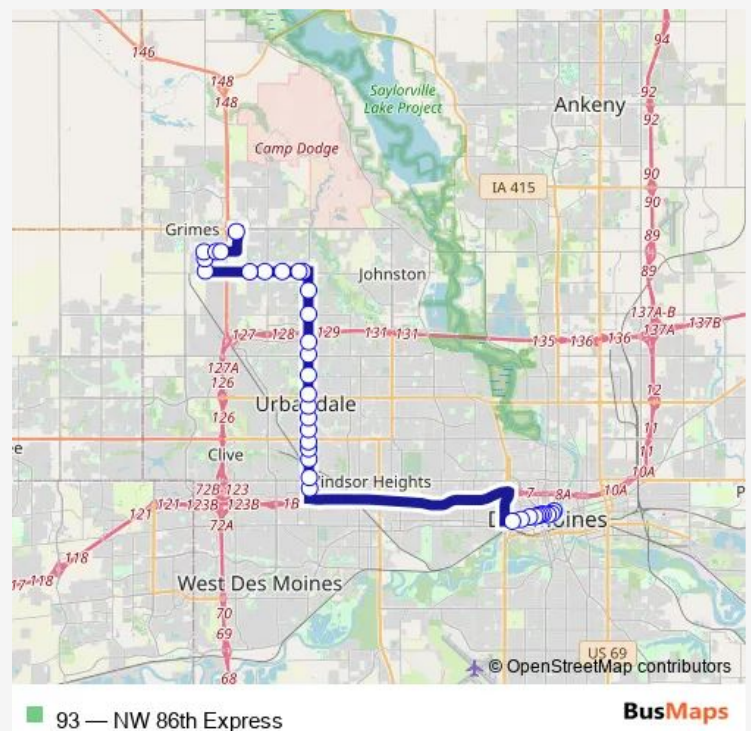

NW 62nd AVE / Crescent Chase (FAR-Side), Jst

NW 62nd AVE / John Deere Financial, Jst

NW 62nd AVE / NW 94th ST (FAR-Side), Jst

NW 62nd AVE / NW 100th ST (FAR-Side), Jst

NW 62nd AVE / NW 106th ST, Jst

SE Little Beaver CT / SE 19th ST, Grm

Route schedule

Locust ST / 4TH ST (FAR-Side), Dsm — Grimes Walmart, Grm

Monday 07:02

Tuesday 07:02

Wednesday 07:02

Thursday 07:02

Friday 07:02

Saturday —

Sunday —

Route info

Direction: Locust ST / 4TH ST (FAR-Side), Dsm

Stops: 26

Trip Duration: 0 hour 35 min

SE Little Beaver CT / SE 14th ST, Grm

SE Little Beaver CT / SE 11th ST, Grm

SE 11th ST / SE Dovetail RD, Grm

SE 11th ST / SE Gateway DR (FAR-Side), Grm

Grimes Walmart, Grm

Direction

Grimes Walmart, Grm — 3RD ST / Grand AVE (Watson Powell), Dsm

23 stops

[Open route schedule](#)

Grimes Walmart, Grm

NW 100th ST / Ashton DR, Jst