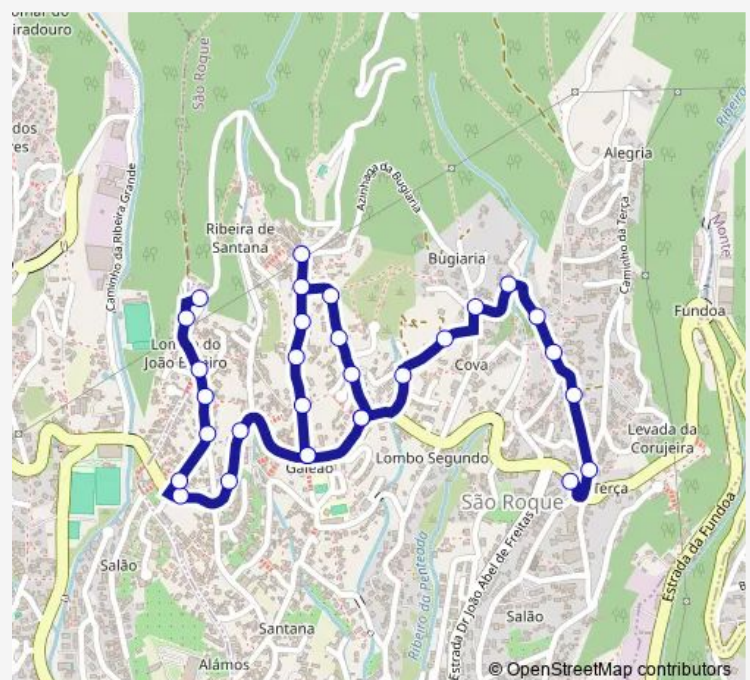

Thursday 07:05-19:05

Friday 07:05-19:05

Saturday 07:30-15:20

Sunday 07:30-14:20

Route info

Direction: CAM ENG Rocha Silva (1245)

Stops: 26

Trip Duration: 0 hour 15 min

29 stops

[Open route schedule](#)

CAM ENG Rocha Silva (1245)

CAM ENG Rocha Silva 1 ENT (1647)

Beco Galeão (1635)

Beco Ribeirinha (1636)

CAM RIB Santana (1648)

CAM RIB Santana ENT 38 (1637)

Friday 08:15

Saturday —

Sunday —

Route info

Direction: CAM ENG Rocha Silva (1245)

Stops: 29

Trip Duration: 0 hour 15 min

Depois da Quinta (157)