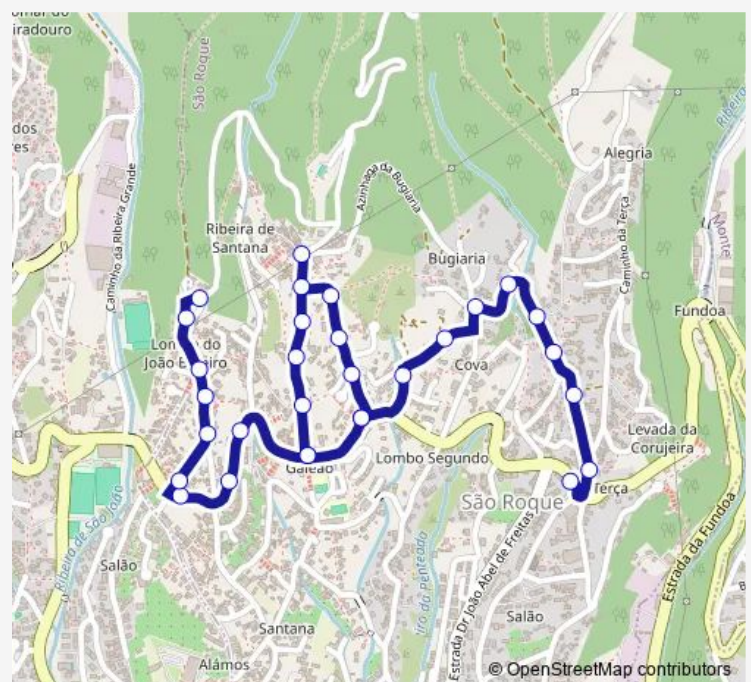

### Route schedule

CAM ENG Rocha Silva (1245) — J Freguesia São Roque S (633)

Monday 07:05-19:05

Tuesday 07:05-19:05

Wednesday 07:05-19:05

Thursday 07:05-19:05

Friday 07:05-19:05

Saturday 07:30-15:20

### Route info

Direction: CAM ENG Rocha Silva (1245)

Stops: 26

Trip Duration: 0 hour 15 min

93 — S Roque - LMB Jamboeiro

Depois da Quinta (157)

Antes Eurocash S Roque (1113)

J A Freitas Eurocash S (155)