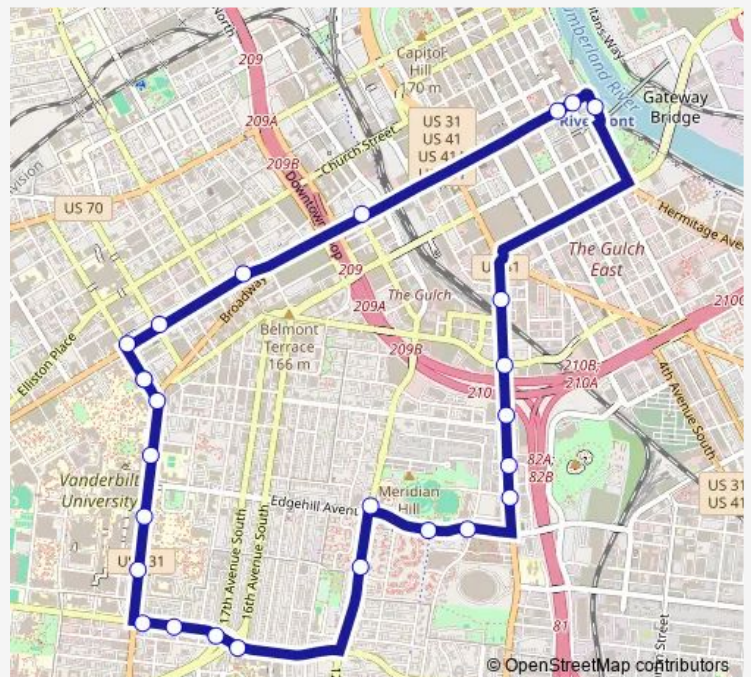

12th AVE S & Division ST Nb

12th AVE & Laurel ST Nb

12th AVE S & Demonbreun ST Nb

**Route schedule**

Riverfront Station — Riverfront Station

Monday 06:37-08:17

Tuesday 06:37-08:17

Wednesday 06:37-08:17

Thursday 06:37-08:17

Friday 06:37-08:17

Saturday —

Sunday —

**Route info**

Direction: Riverfront Station

Stops: 23

Trip Duration: 0 hour 32 min

93 — Star West END Shuttle

Demonbreun ST & 10th AVE S

Riverfront Station

## Direction

21st AVE Past West END AVE Sb — 21st AVE Past West END AVE Sb

26 stops

[Open route schedule](#)

21st AVE Past West END AVE Sb

21st AVE & Broadway AVE Sb

21st AVE S & Scarritt PL Sb

21st AVE S & Medical Center DR Sb