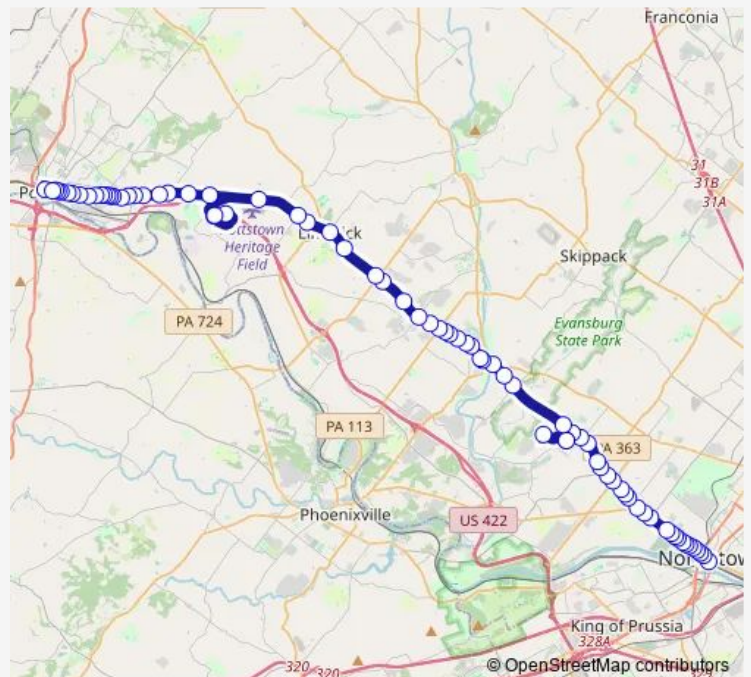

Main St & Trooper Rd

Main St & Clearfield Av - Fs

Main St & Park Av - Fs

**Route schedule**

Norristown Transit Center — High St & York St - Mbfs

Monday 18:45-20:32

Tuesday 18:45-20:32

Wednesday 18:45-20:32

Thursday 18:45-20:32

Friday 18:45-20:32

Saturday 05:30-22:15

Sunday 06:00-21:30

**Route info**

Direction: Norristown Transit Center

Stops: 75

Trip Duration: 1 hour 17 min

93 — Pottstown to Norristown Tc

Main St & Barry Av

Ridge Pk & W Mount Kirk Av - Fs

Ridge Pk & E Mount Kirk Av - Fs

Eagleville Rd & Ridge Pk - Mbfs

Prison Farm Rd & Eagleville Rd

Montgomery County Correctional Facility