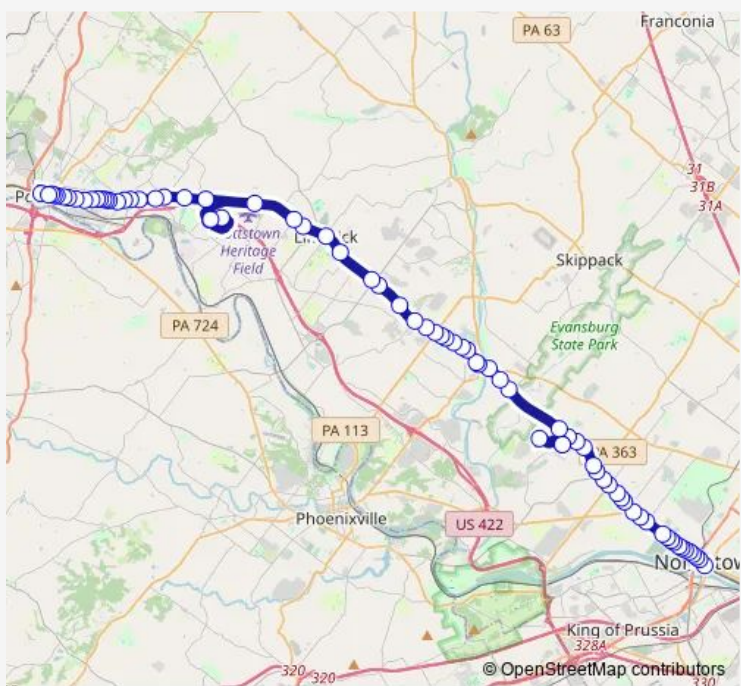

Bus 93 Pottstown to Norristown Tc

[Go to website](#)

Direction
 High St & York St - Mbfs — Norristown Transit Center
 73 stops
[Open route schedule](#)

- High St & York St - Mbfs
- High St & Hanover St - FS
- High St & Penn St - FS
- High St & Charlotte St - FS
- High St & Evans St - FS
- High St & Franklin St - FS
- High St & Washington St - FS
- High St & Adams St - FS
- High St & Madison St - FS
- High St & Montgomery St
- High St & Edgewood St
- High St & Keim St - FS
- High St & Roland St
- High St & Rosedale Dr
- High St & Armand Hammer Blvd
- High St & Sunnybrook Rd - FS
- High St & Heritage Dr
- High St & Pleasant View Rd - MBNS
- High St & Shelly Ln - FS
- High St & Rupert Rd - MBNS
- Light Cap Rd & Evergreen Rd - MBFS

Route schedule
 High St & York St - Mbfs — Norristown Transit Center

Monday	04:20-21:45
Tuesday	04:20-21:45
Wednesday	04:20-21:45
Thursday	04:20-21:45
Friday	04:20-21:45
Saturday	06:35-22:18
Sunday	07:02-22:30

Route info
 Direction: High St & York St - Mbfs
 Stops: 73
 Trip Duration: 1 hour 2 min

93 — Pottstown to Norristown Tc **BusMaps**

Philadelphia Premium Outlets

Light Cap Rd & Evergreen Rd - MBNS

Ridge Pk & Airport Rd - MBNS