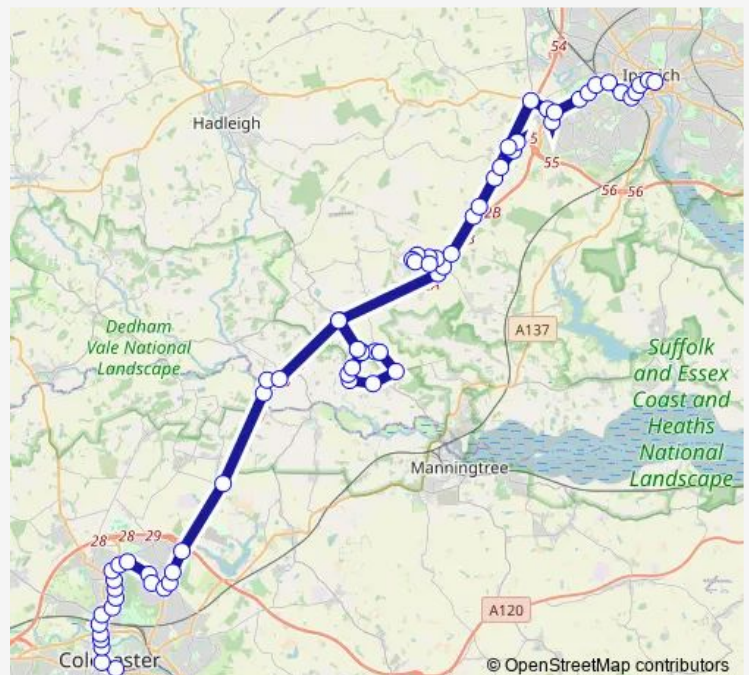

Middleborough

Causton Road

The Albert

Railway Station Layby

Bruff Close

Turner Rise

Wryneck Close

General Hospital - main Rd

Avellana Place

Balkerne Gate

Langham Oak

Route schedule

Osborne Street — Old Cattle Market Bus Station

Monday 06:30-18:10

Tuesday 06:30-18:10

Wednesday 06:30-18:10

Thursday 06:30-18:10

Friday 06:30-18:10

Saturday 07:20-18:10

Sunday —

Route info

Direction: Osborne Street

Stops: 67

Trip Duration: 1 hour 47 min

Wednesday 06:25-17:50

Thursday 06:25-17:50

Friday 06:25-17:50

Saturday 06:45-17:50

Sunday —

Route info

Direction: Old Cattle Market Bus Station

Stops: 66