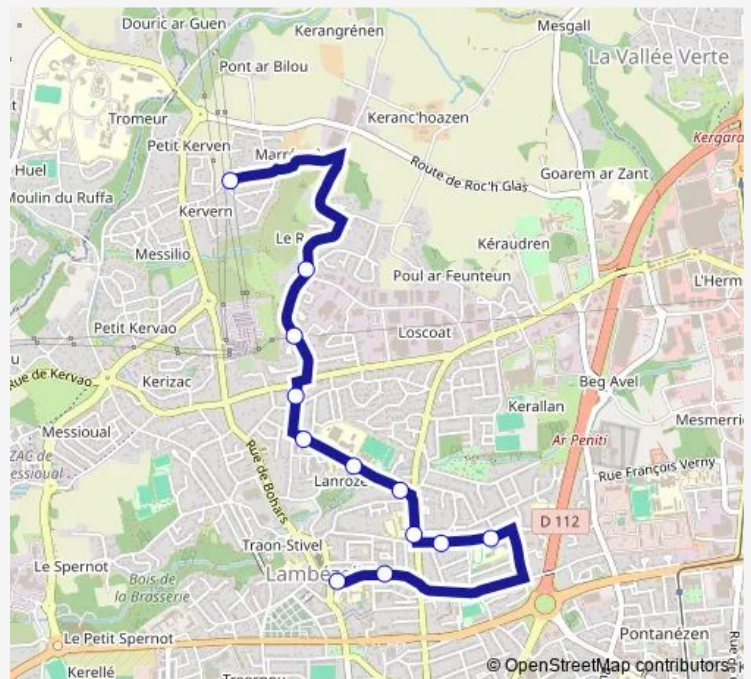

Direction

Roch Glas — Place des Ffi

12 stops

[Open route schedule](#)

Roch Glas

Restic

Perros

Broussais

Route schedule

Roch Glas — Place des Ffi

Monday 08:04-14:44

Tuesday 08:04-14:44

Wednesday 08:04-14:44

Thursday 08:04-14:44

Friday 08:04-14:44

Saturday 08:04-14:44

Sunday —

Route info

Direction: Roch Glas

Stops: 12

Trip Duration: 0 hour 16 min

93 — TAD Brest Roch Glas - Brest Place des Ffi

Direction

Place des Ffi — Roch Glas

Monday	11:50-18:00
Tuesday	11:50-18:00
Wednesday	11:50-18:00
Thursday	11:50-18:00
Friday	11:50-18:00
Saturday	11:50-18:00
Sunday	—

Route info

Direction: Place des Ffi

Stops: 12

Trip Duration: 0 hour 18 min