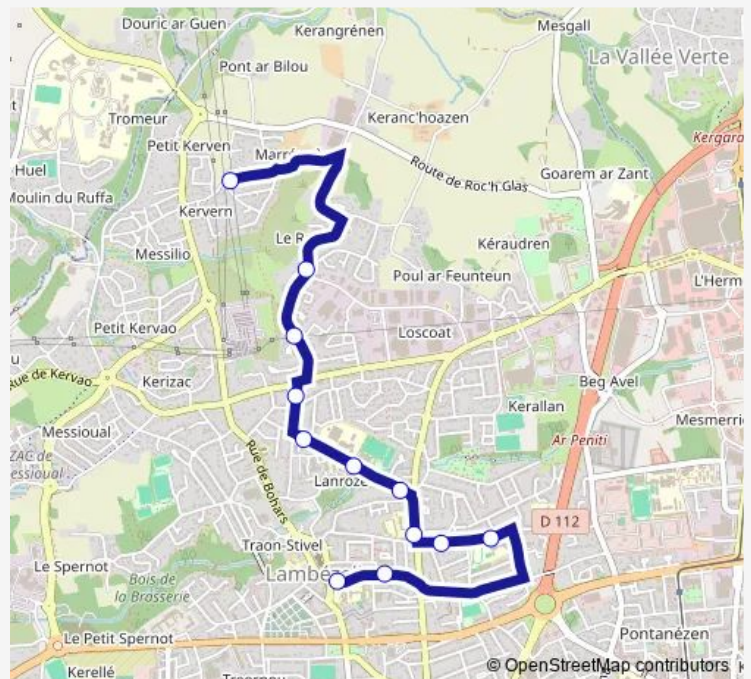

Direction

Roch Glas — Place des Ffi

12 stops

[Open route schedule](#)

Roch Glas

Restic

Perros

Broussais

Route schedule

Roch Glas — Place des Ffi

Monday 08:04-14:44

Tuesday 08:04-14:44

Wednesday 08:04-14:44

Thursday 08:04-14:44

Friday 08:04-14:44

Saturday 08:04-14:44

Sunday —

Route info

Direction: Roch Glas

Stops: 12

Trip Duration: 0 hour 16 min

Direction

Place des Ffi — Roch Glas

12 stops

Dunant

Broussais

Perros

Restic

Roch Glas

Route schedule

Place des Ffi — Roch Glas

Monday	11:50-18:00
Tuesday	11:50-18:00
Wednesday	11:50-18:00
Thursday	11:50-18:00
Friday	11:50-18:00
Saturday	11:50-18:00
Sunday	—