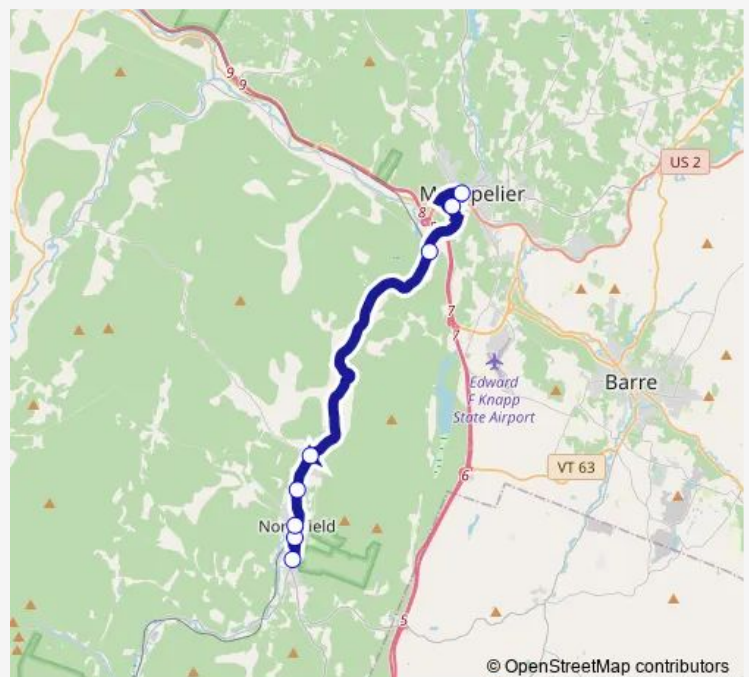

Route 12 at Dogwood Glen

Opposite Cox Brook Rd. (Northfield Falls)

GMT-Berlin office

Montpelier Transit Center

Department of Labor Park and Ride

Route schedule

Norwich University (Lot A) — Department of Labor Park and Ride

Monday 18:05

Tuesday 18:05

Wednesday 18:05

Thursday 18:05

Friday 18:05

Saturday —

Sunday —

Route info

Direction: Norwich University (Lot A)

Stops: 7

Trip Duration: 0 hour 30 min

© OpenStreetMap contributors

Direction

Norwich University (Lot A) — Montpelier Transit Center

8 stops

[Open route schedule](#)

Norwich University (Lot A)

Central Street at South Street

Depot Square

Route 12 at Dogwood Glen

Opposite Cox Brook Rd. (Northfield Falls)

GMT-Berlin office

National Life

Montpelier Transit Center