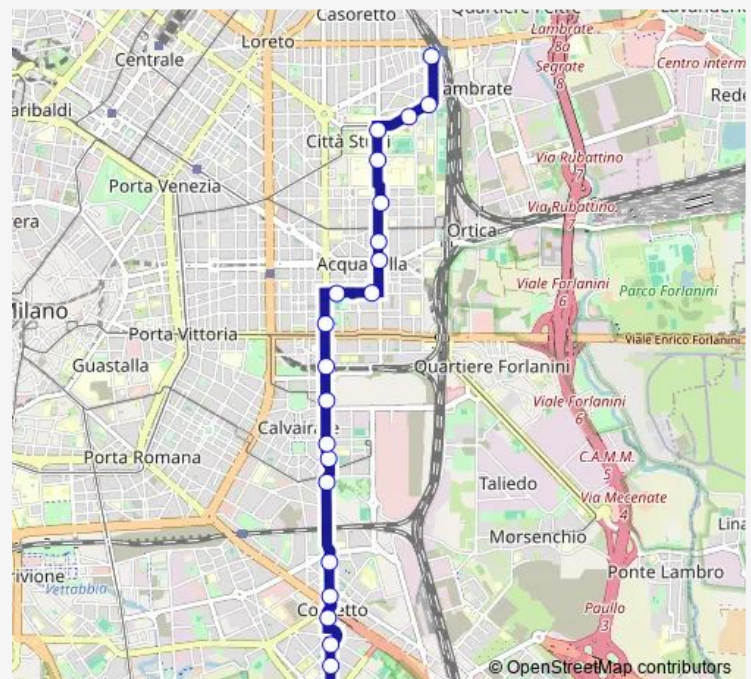

via sismondi v.le campania

via lomellina via sismondi

argonne

via aselli v.le argonne

p.le gorini (istituto dei tumori)

via celoria (istituto besta)

via bassini via ponzio

via bassini via golgi

via valvassori peroni

### Route schedule

v.le omero — stazione lambrate m2

Monday	05:29-00:10 <sup>+1</sup>
Tuesday	05:29-00:10 <sup>+1</sup>
Wednesday	05:29-00:10 <sup>+1</sup>
Thursday	05:29-00:10 <sup>+1</sup>
Friday	05:29-00:10 <sup>+1</sup>
Saturday	05:29-00:10 <sup>+1</sup>
Sunday	06:10-00:10 <sup>+1</sup>

### Route info

Direction: v.le omero

Stops: 22

Trip Duration: 0 hour 26 min

■ 93 — omero - bottini

BusMaps