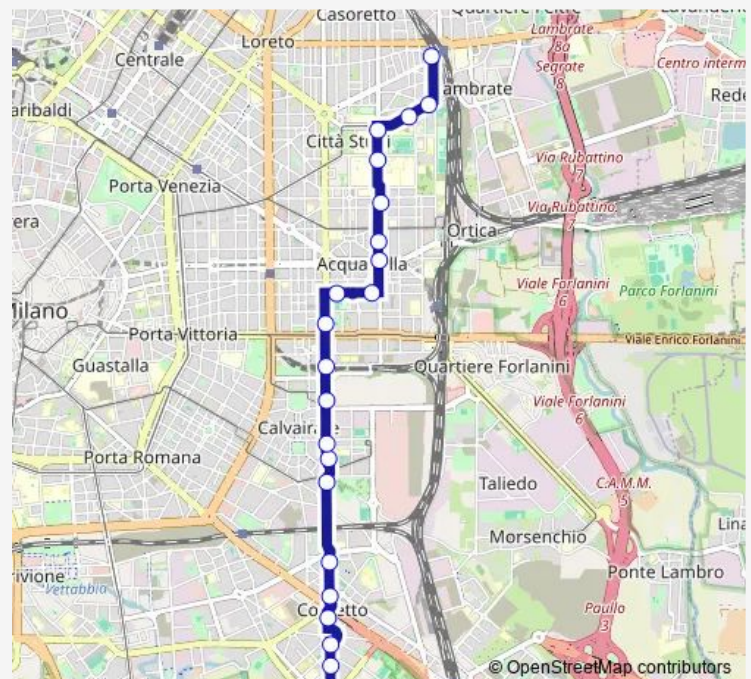

via sismondi v.le campania

via lomellina via sismondi

argonne

via aselli v.le argonne

p.le gorini (istituto dei tumori)

via celoria (istituto besta)

via bassini via ponzio

via bassini via golgi

via valvassori peroni

### Route schedule

v.le omero — stazione lambrate m2

Monday	05:29-00:10 <sup>+1</sup>
Tuesday	05:29-00:10 <sup>+1</sup>
Wednesday	05:29-00:10 <sup>+1</sup>
Thursday	05:29-00:10 <sup>+1</sup>
Friday	05:29-00:10 <sup>+1</sup>
Saturday	05:29-00:10 <sup>+1</sup>
Sunday	06:10-00:10 <sup>+1</sup>

### Route info

Direction: v.le omero

Stops: 22

Trip Duration: 0 hour 33 min

■ 93 — omero - bottini

BusMaps