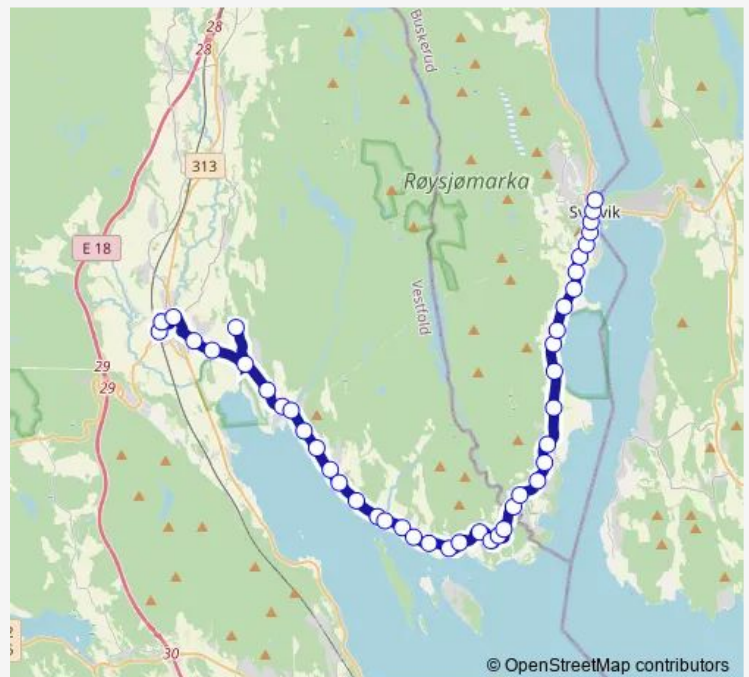

Nordre Jarlsberg Brygge

### Route schedule

Berger skole — Sande stasjon

Monday 06:52

Tuesday 06:52

Wednesday 06:52

Thursday 06:52

Friday 06:52

Saturday —

### Route info

Direction: Berger skole

Stops: 30

Trip Duration: 0 hour 23 min

93 — Svelvik-Sande

Selvik

Brekkebakken

Winge