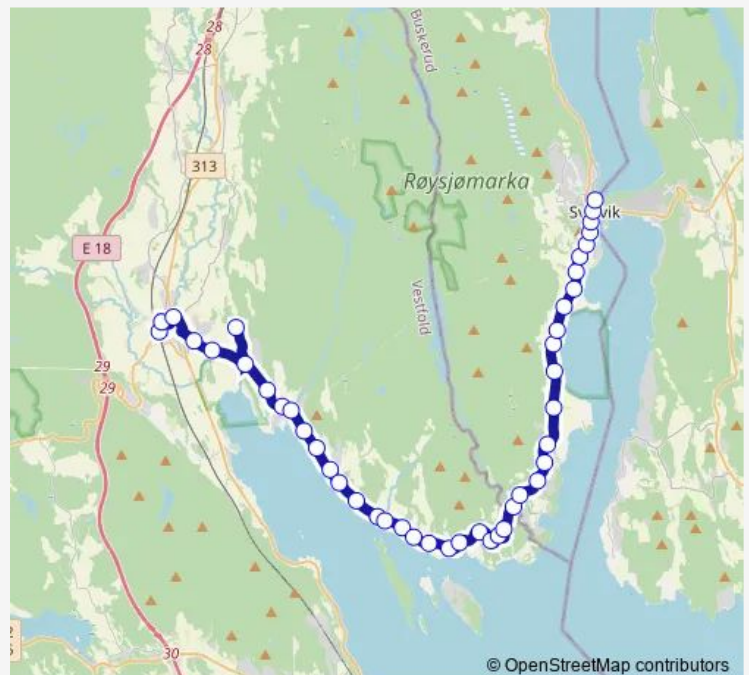

Nordre Jarlsberg Brygge

### Route schedule

Berger skole — Sande stasjon

Monday 06:52

Tuesday 06:52

Wednesday 06:52

Thursday 06:52

Friday 06:52

Saturday —

### Route info

Direction: Berger skole

Stops: 30

Trip Duration: 0 hour 23 min

■ 93 — Svelvik-Sande

BusMaps

Selvik

Brekkebakken