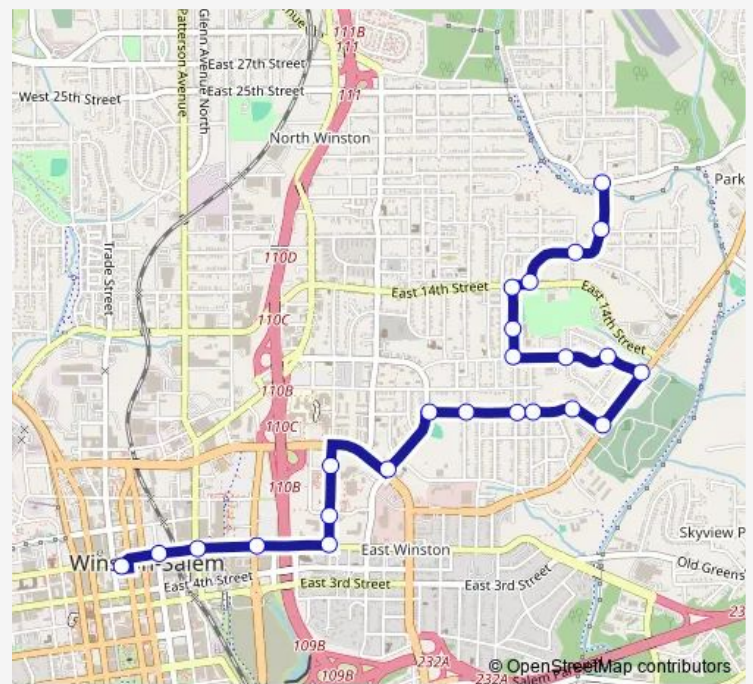

[Go to website](#)

Direction
 Transit Center Bay B1 — Attucks Street & Bowen Boulevard
 22 stops
[Open route schedule](#)

- Transit Center Bay B1
- 5th Street & Church Street
- 5th Street & Patterson Avenue
- 5th Street & Research Parkway
- 5th Street & Highland Avenue
- Highland Avenue & Carl Russell Avenue
- Department of Social Services
- Highland Avenue & Martin Luther King Jr Drive
- Highland Avenue & 11th Street
- Highland Avenue & 12th Street
- Highland Avenue & 14th Street
- Cleveland Avenue & 15th Street
- Cleveland Avenue & New Hope Lane
- Cleveland Avenue & 21st Street
- Cleveland Avenue & 23rd Street
- Cleveland Avenue & 25th Street
- 25th Street & Claremont Road
- 25th Street & Jackson Street
- 25th Street & Bowen Street
- Bowen Street & 24th Street
- Bowen Street & Manchester Street

Route schedule

Transit Center Bay B1 — Attucks Street & Bowen Boulevard

Monday	07:00-23:00
Tuesday	07:00-23:00
Wednesday	07:00-23:00
Thursday	07:00-23:00
Friday	07:00-23:00
Saturday	07:00-23:00
Sunday	08:00-18:00

Route info

Direction: Transit Center Bay B1

Stops: 22

Trip Duration: 0 hour 25 min

93 — 93 - DSS - East Loop

Direction

Attucks Street & Bowen Boulevard — Transit Center Bay B1

24 stops

Cameron Avenue & 12th Street

12th Street & Addison Road

12th Street & Gerald Street

Gerald Street & New Walkertown Road

New Walkertown Road & 10th Street

10th Street & Ferrell Heights

10th Street & Rich Avenue