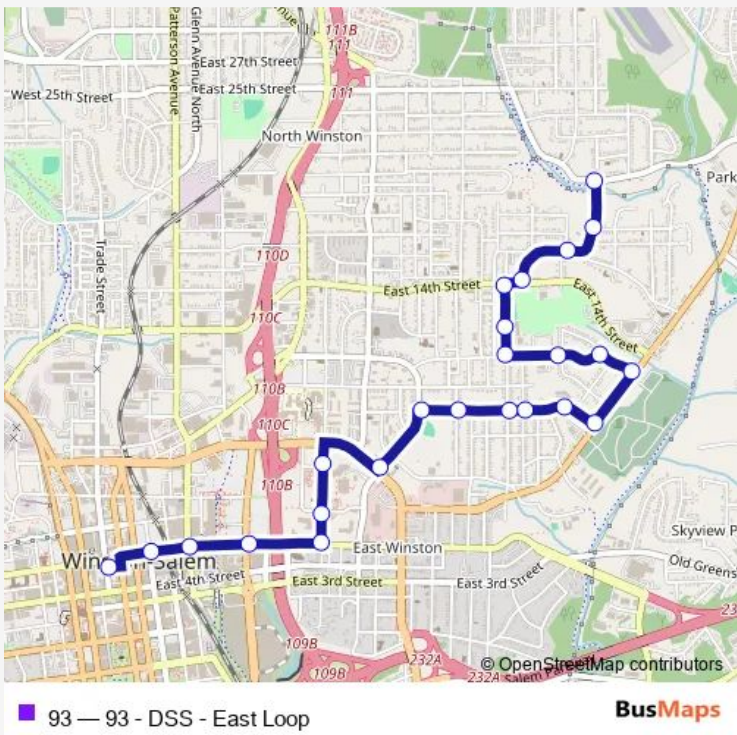

[Go to website](#)

**Direction**  
 Transit Center Bay B1 — Attucks Street & Bowen Boulevard  
 22 stops  
[Open route schedule](#)

- Transit Center Bay B1
- 5th Street & Church Street
- 5th Street & Patterson Avenue
- 5th Street & Research Parkway
- 5th Street & Highland Avenue
- Highland Avenue & Carl Russell Avenue
- Department of Social Services
- Highland Avenue & Martin Luther King Jr Drive
- Highland Avenue & 11th Street
- Highland Avenue & 12th Street
- Highland Avenue & 14th Street
- Cleveland Avenue & 15th Street
- Cleveland Avenue & New Hope Lane
- Cleveland Avenue & 21st Street
- Cleveland Avenue & 23rd Street
- Cleveland Avenue & 25th Street
- 25th Street & Claremont Road
- 25th Street & Jackson Street
- 25th Street & Bowen Street
- Bowen Street & 24th Street
- Bowen Street & Manchester Street

Route schedule  
 Transit Center Bay B1 — Attucks Street & Bowen Boulevard

Monday	07:00-23:00
Tuesday	07:00-23:00
Wednesday	07:00-23:00
Thursday	07:00-23:00
Friday	07:00-23:00
Saturday	07:00-23:00
Sunday	08:00-18:00

**Route info**  
 Direction: Transit Center Bay B1  
 Stops: 22  
 Trip Duration: 0 hour 25 min

## Direction

Attucks Street & Bowen Boulevard — Transit Center Bay B1

24 stops

[Open route schedule](#)

Attucks Street & Bowen Boulevard

Attucks Street & Dunbar Court

Dellabrook Road & Orlando Drive

Dellabrook Road & 14th Street